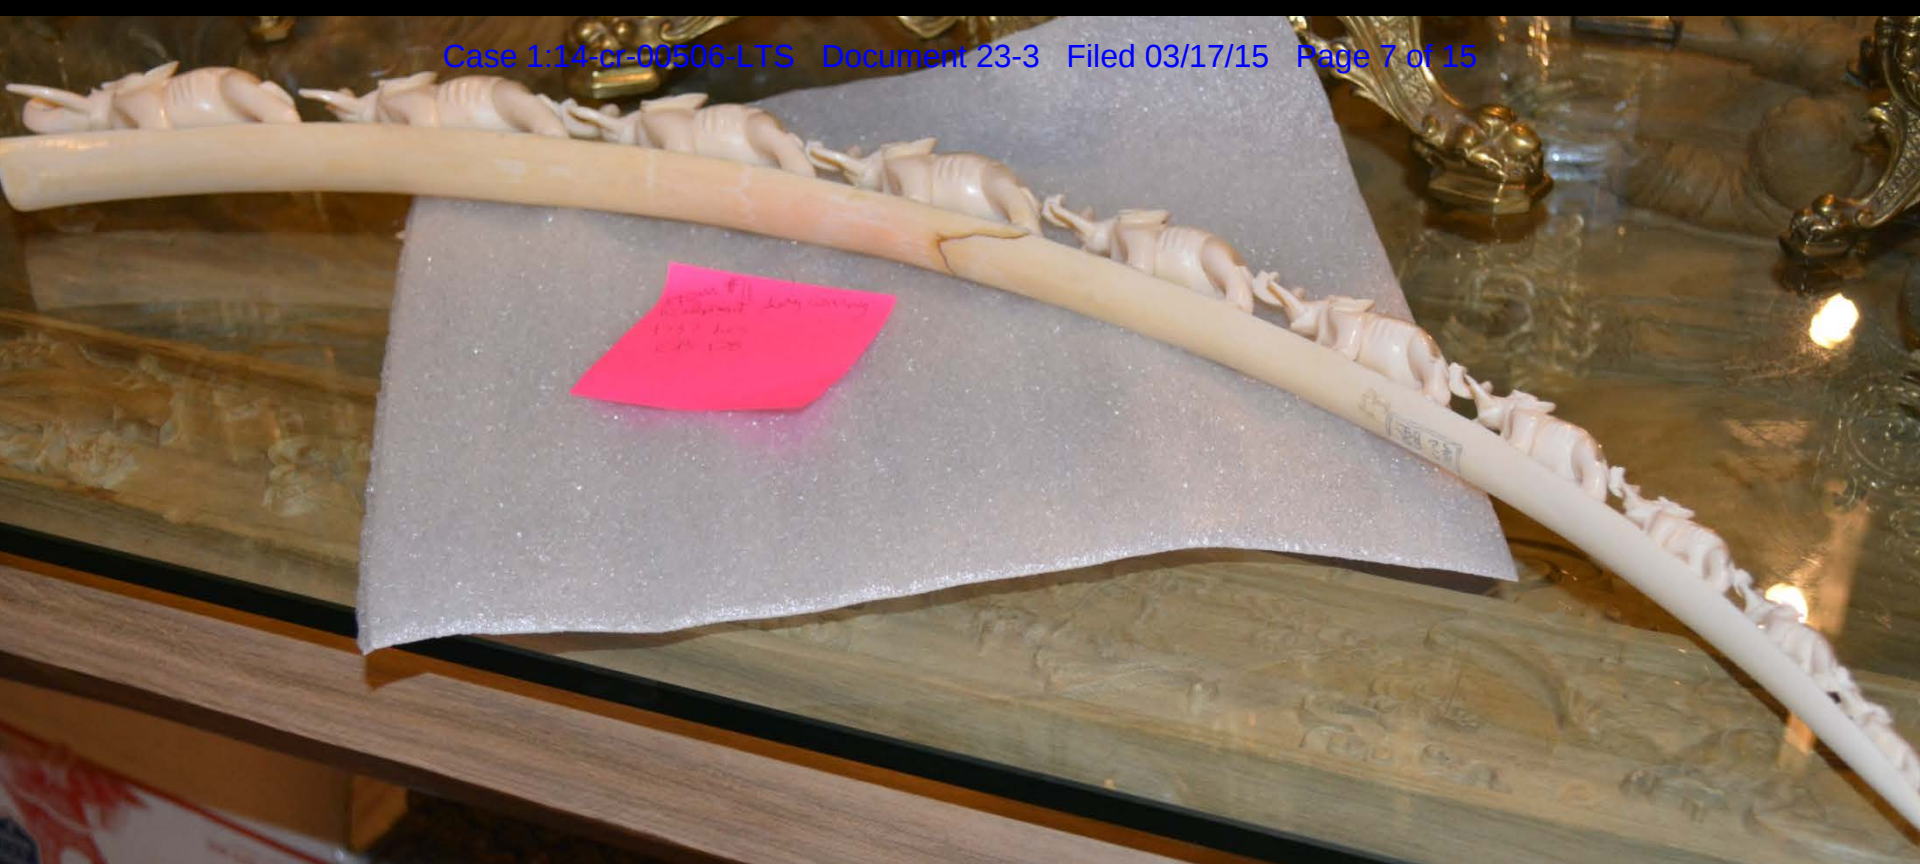

A.G
d

A.G # 13
downstairs
15:30

A.G # 14
downstairs
15:30

1525 hrs
GB #178
Item #5 elephant
Carving

GB
178
Elephant Ivory
HAT Salomon
1806 hrs
ITEM 12

[Pink sticky note]

[Small white card]

A.6 #24.
Downstairs.
Desk
Bottom right drawer.
Horn.
1826