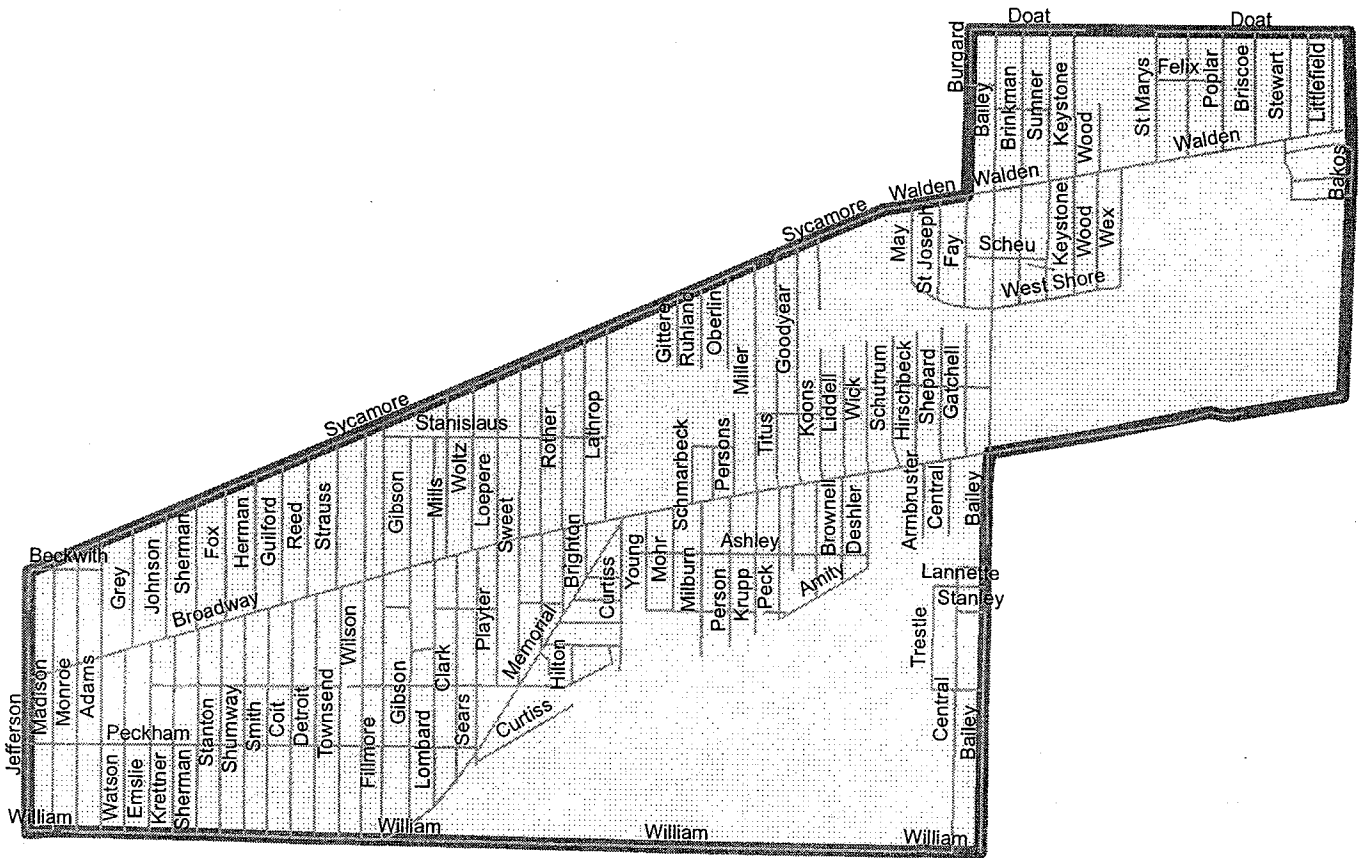

# Buffalo Weed and Seed Program Lower East Side Target Area

Office of Strategic Planning  
Planning Analysis Division  
February 14, 2006

0 500 1,000 2,000 3,000 4,000  
Feet