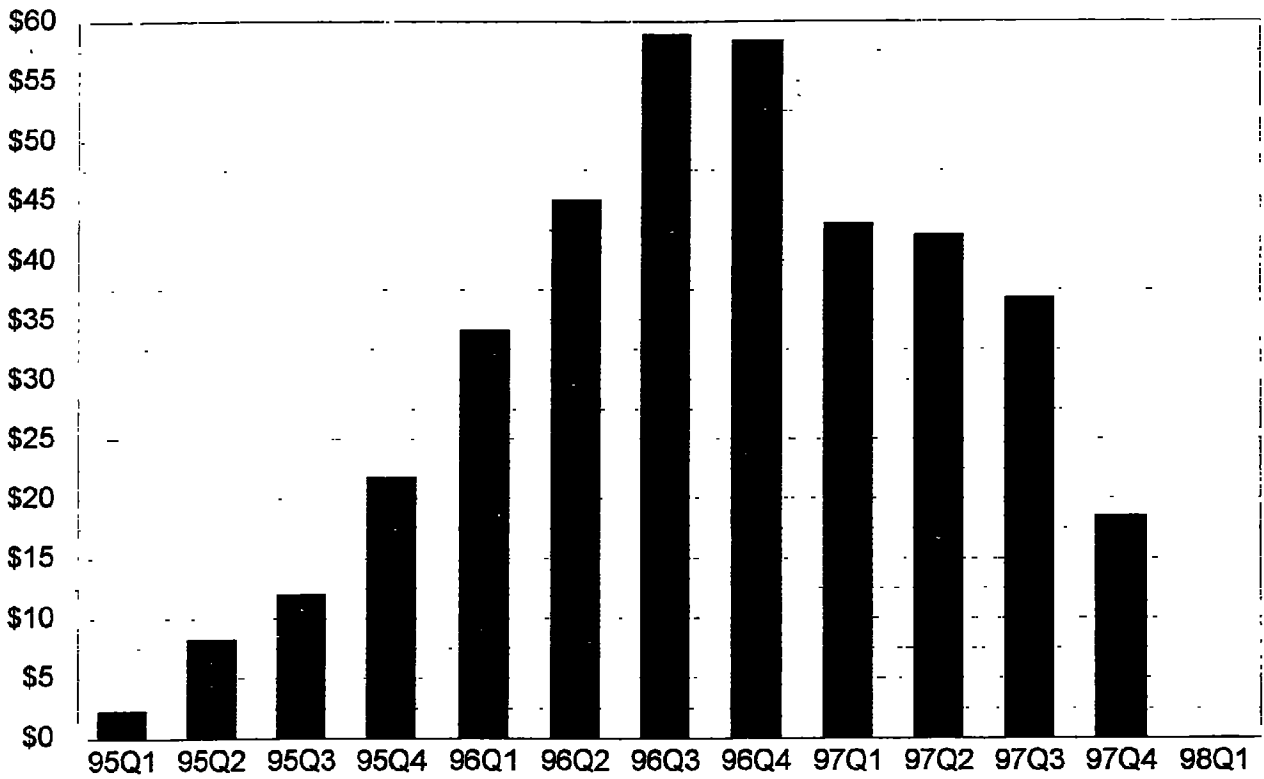

## NETSCAPE BROWSER REVENUE

in millions

FD-302a (Rev. 11-27-83) **GOVERNMENT EXHIBIT**  
1261