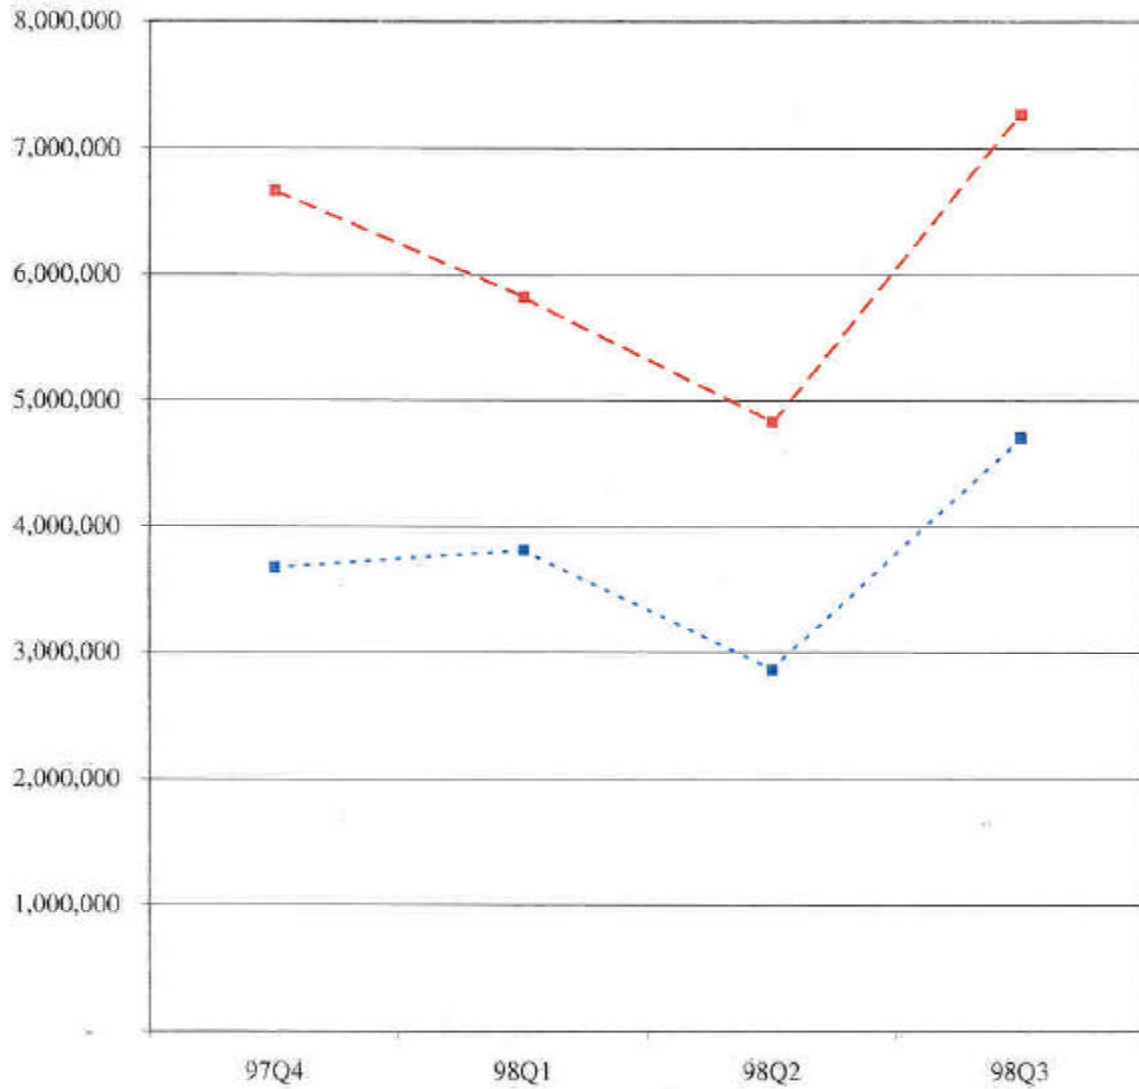

95% Confidence Intervals for Schmalensee's Estimates of
Number of Netscape "Main Browsers Obtained with Computer"

- - ■ - - 95% Confidence Interval (upper bound)
· · ■ · · 95% Confidence Interval (lower bound)

GOVERNMENT
EXHIBIT
1958