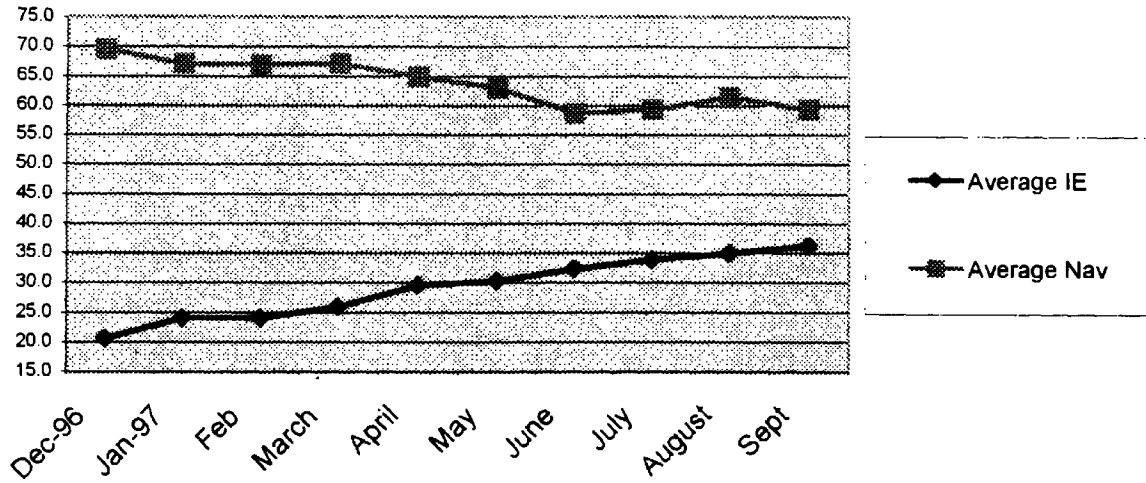

Average Browser Share 1996 - 1997

Top 50 PC Meter Sites*

* Data is based on 11 sites that MS advertises on

s that we advertise on and fall within the PC Meter top 50 sites