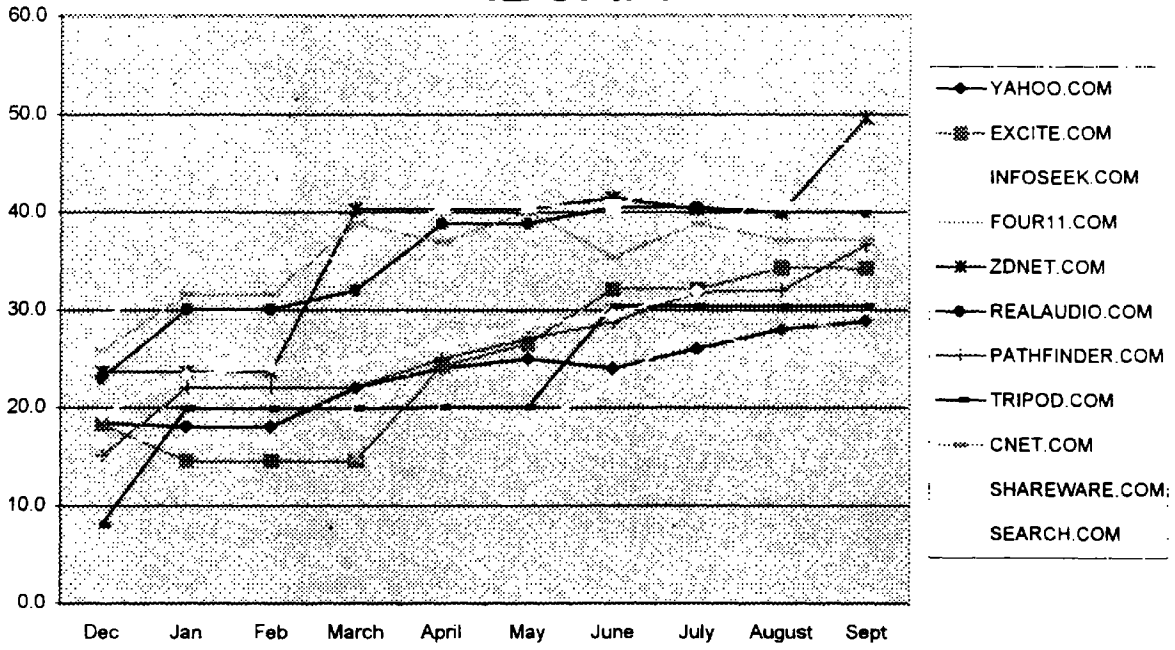

IE Share

Nav Share

MS98 0127466
CONFIDENTIAL