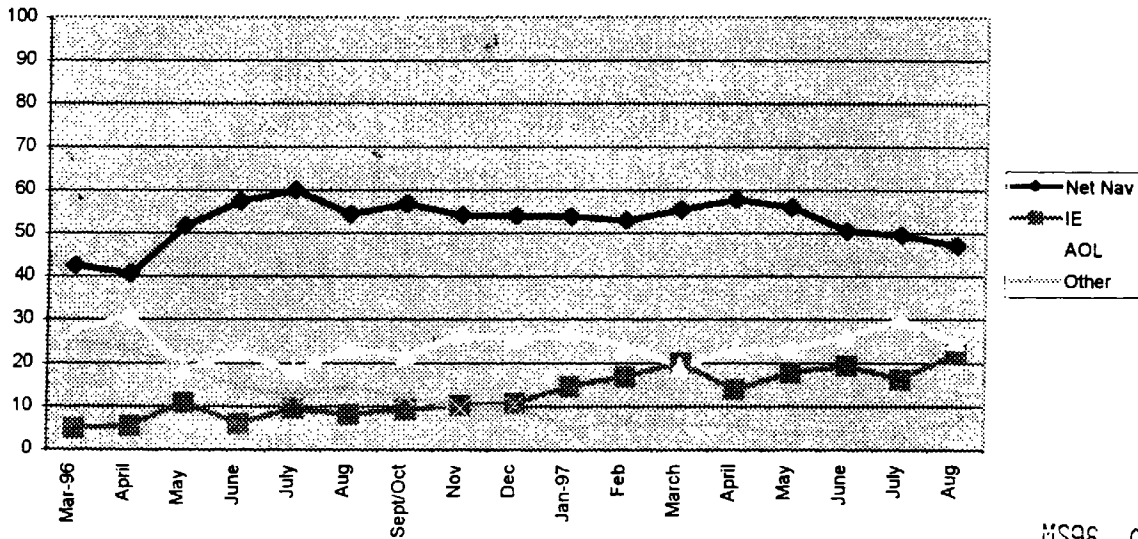

MS98 0127464
 CONFIDENTIAL

Average Browser Share 1996 - 1997

Top 50 PC Meter Sites*

* Data is based on 11 sites that MS advertises on

s that we advertise on and fall within the PC Meter top 50 sites

Calldowns