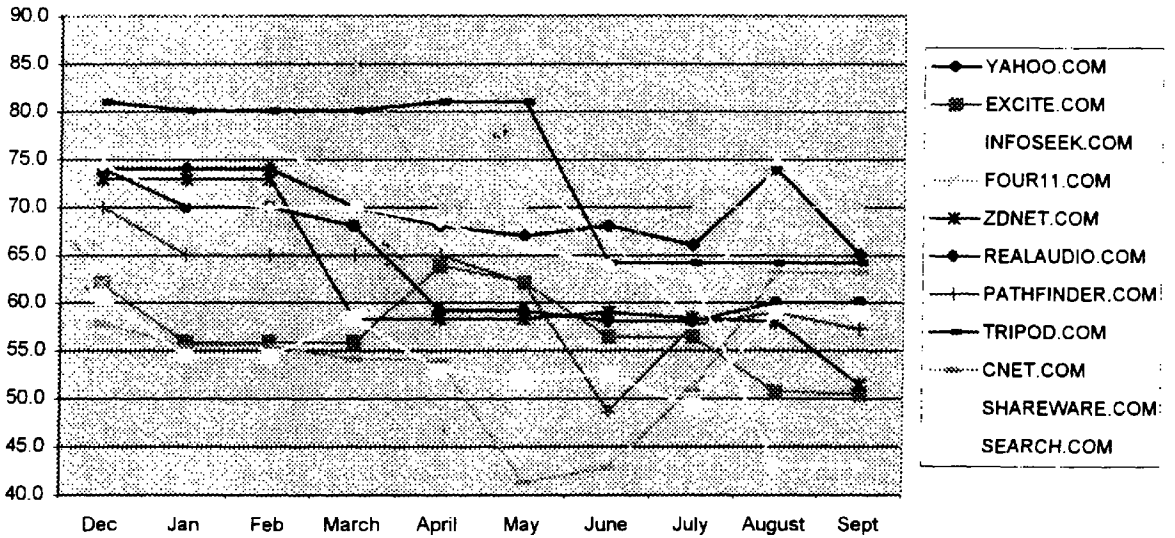

Nav Share

MS98 0127466
CONFIDENTIAL