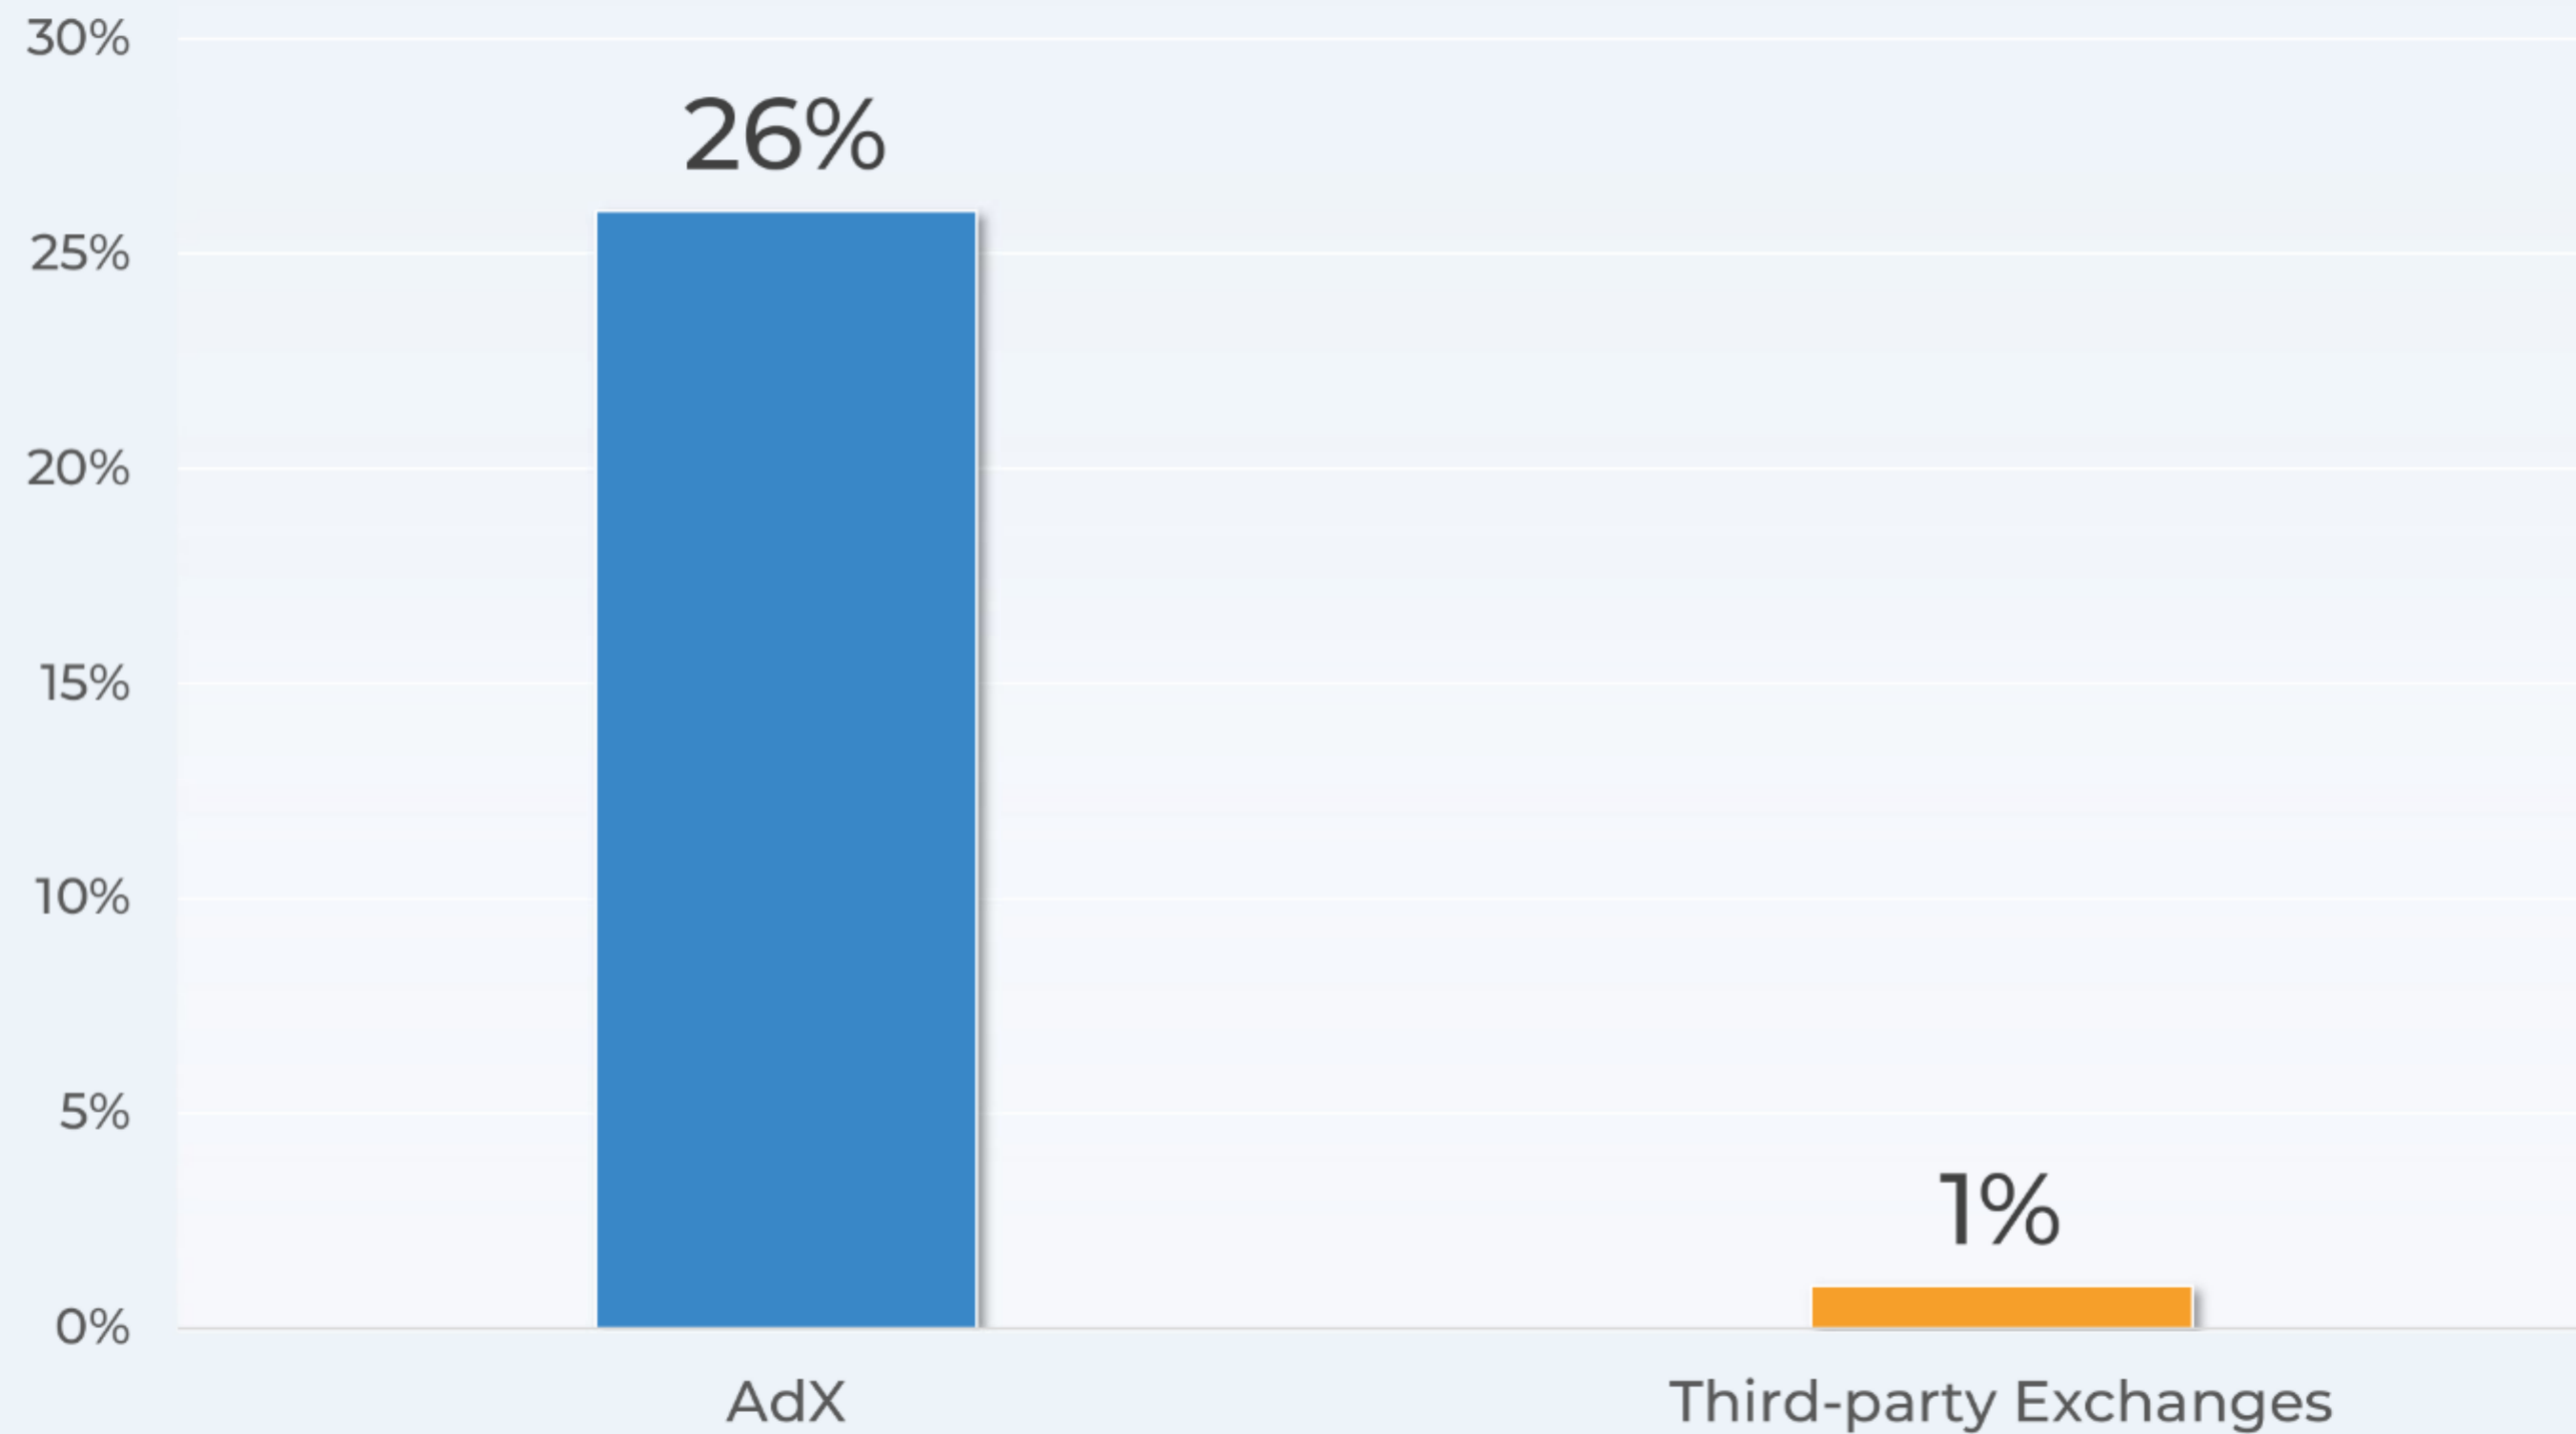

GOOGLE ADS' WIN RATE ON ADX COMPARED TO WIN RATE ON THIRD-PARTY EXCHANGES

Demonstrative created from Lee Initial Report, ¶ 630. From June 2023 sample of Google Ads log-level data.

Pls. Demonstrative

Q

1:23-cv-00108