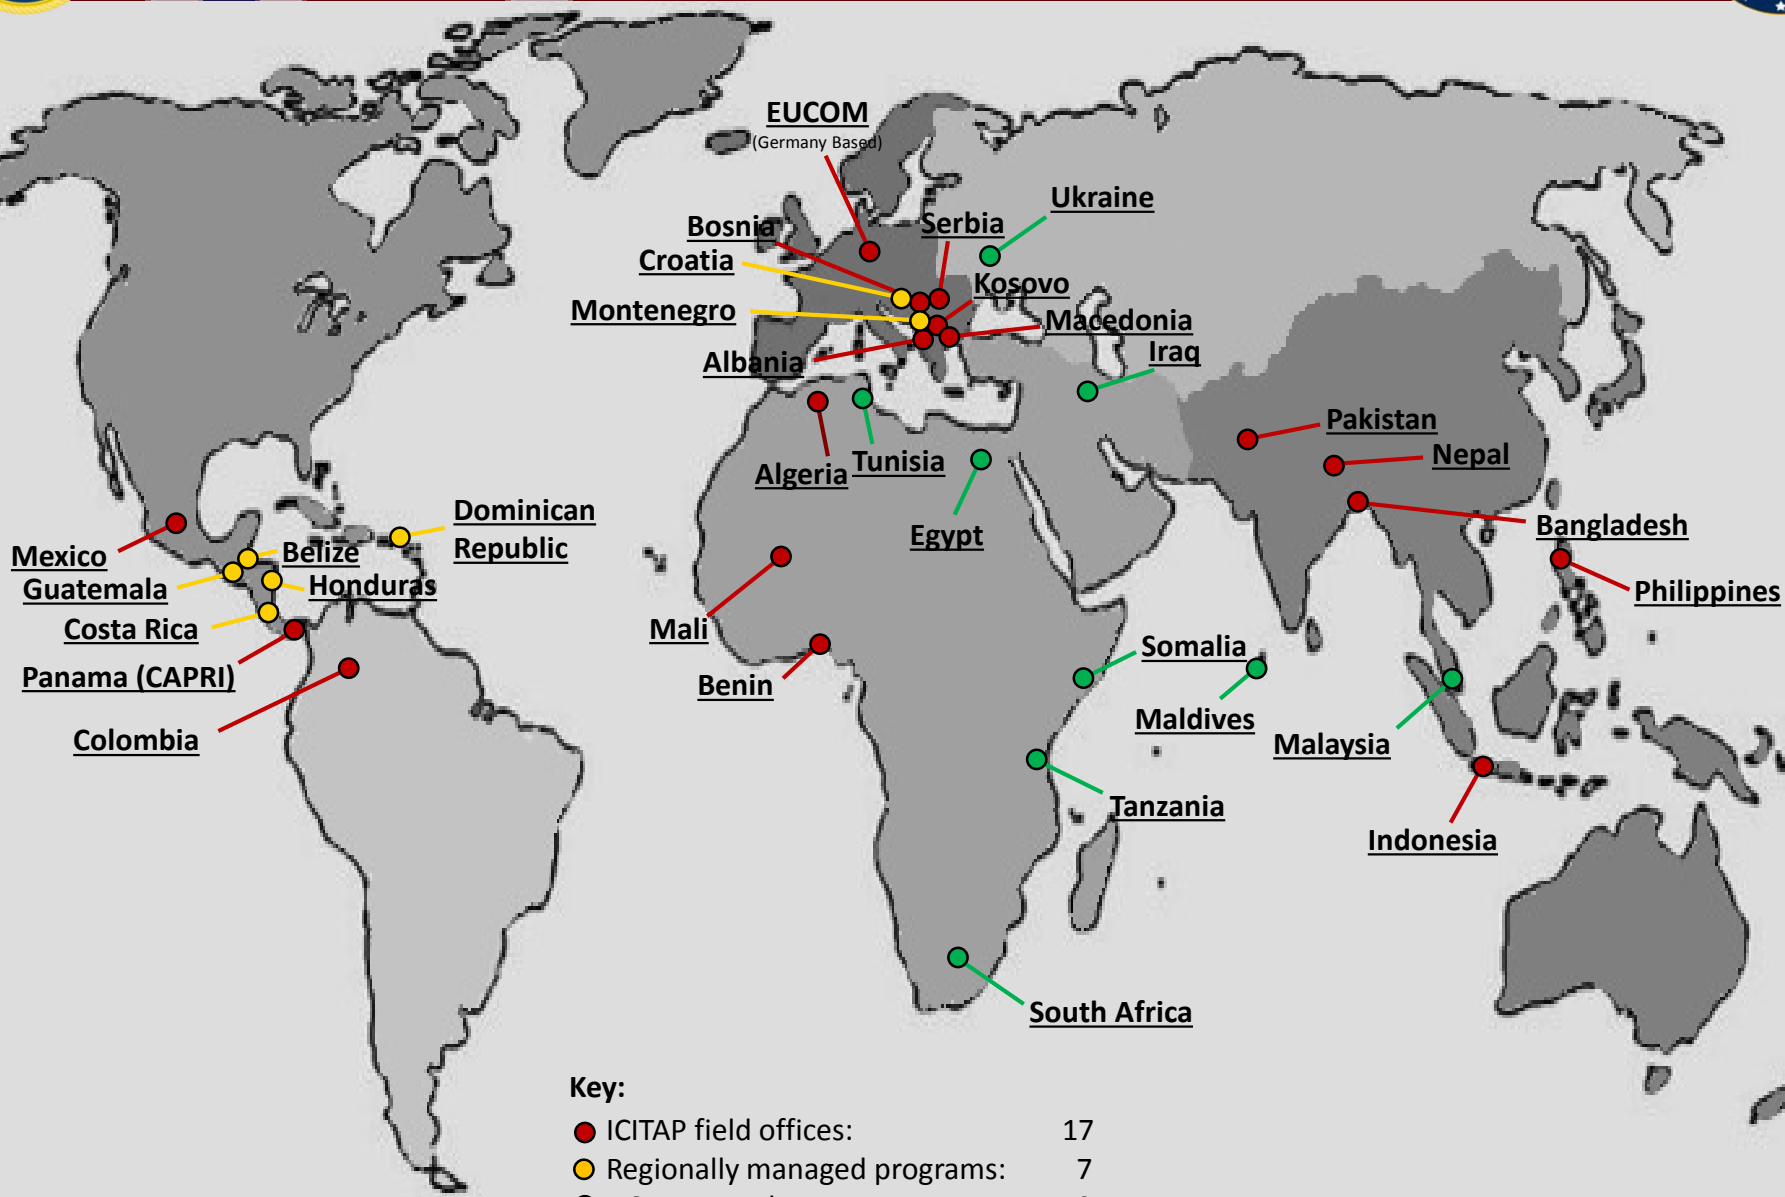

ICITAP Field Presence

Key:

● ICITAP field offices:	17
● Regionally managed programs:	7
● HQ managed programs:	9
	<hr/>
	33