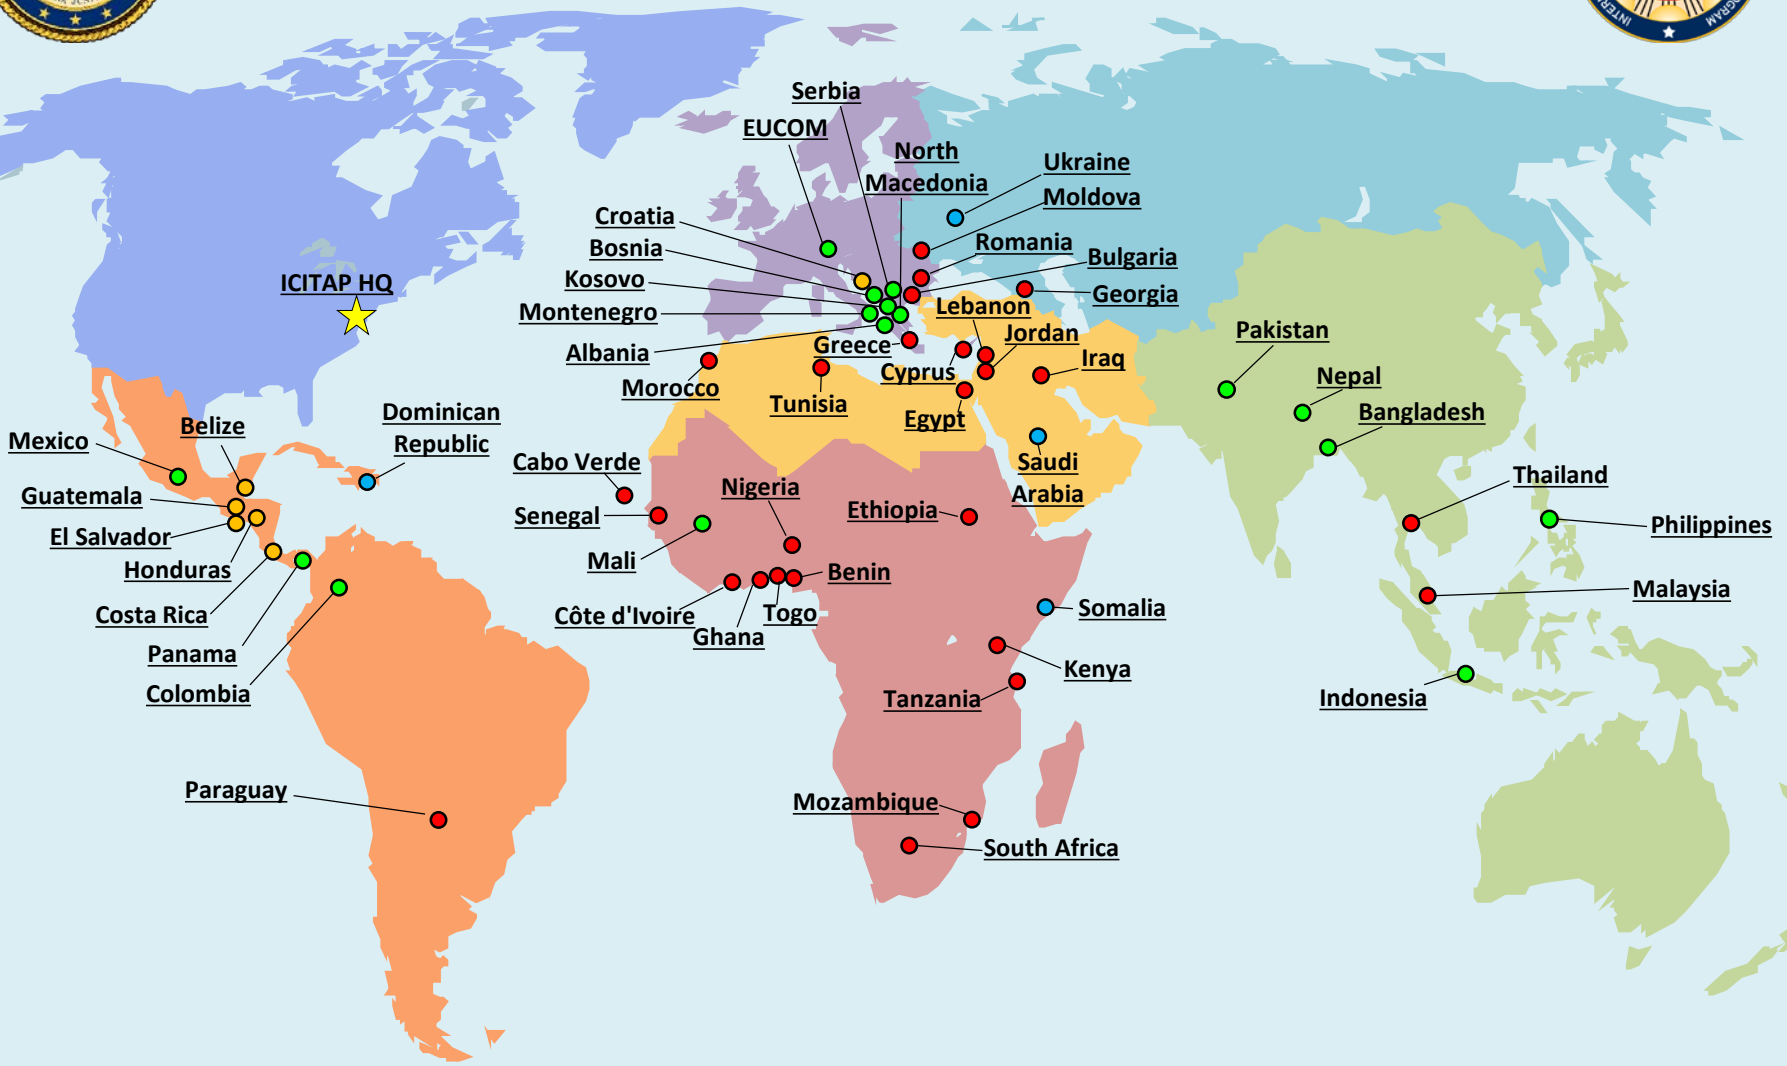

ICITAP Global Presence

- ICITAP In-Country Mission (Attaché or Liaison) = 16
- ICITAP In-Country Mission (No Attaché) = 4
- ICITAP HQ-Managed Project = 27
- ICITAP Regionally Managed Mission = 6