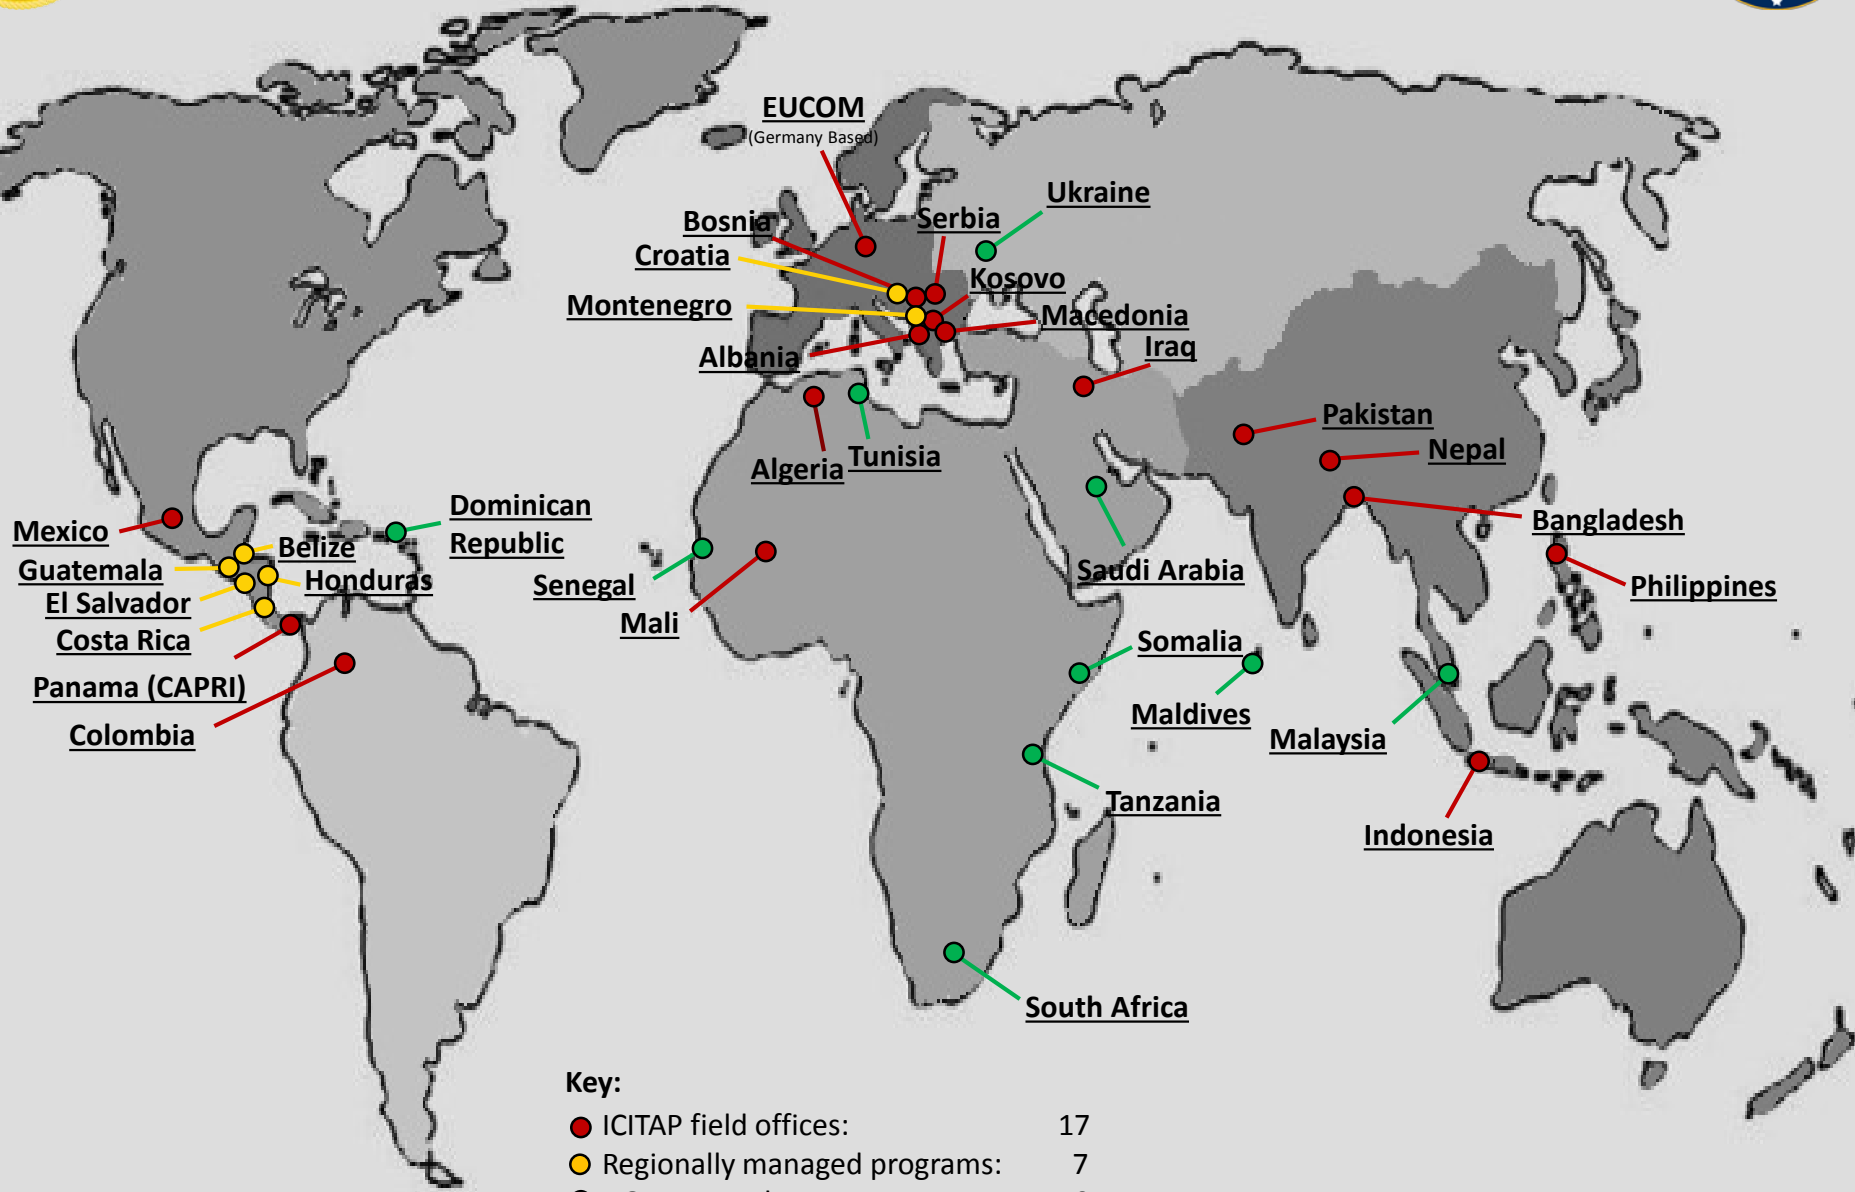

# ICITAP Field Presence

**Key:**

● ICITAP field offices:	17
● Regionally managed programs:	7
● HQ managed programs:	10
	<hr/>
	34