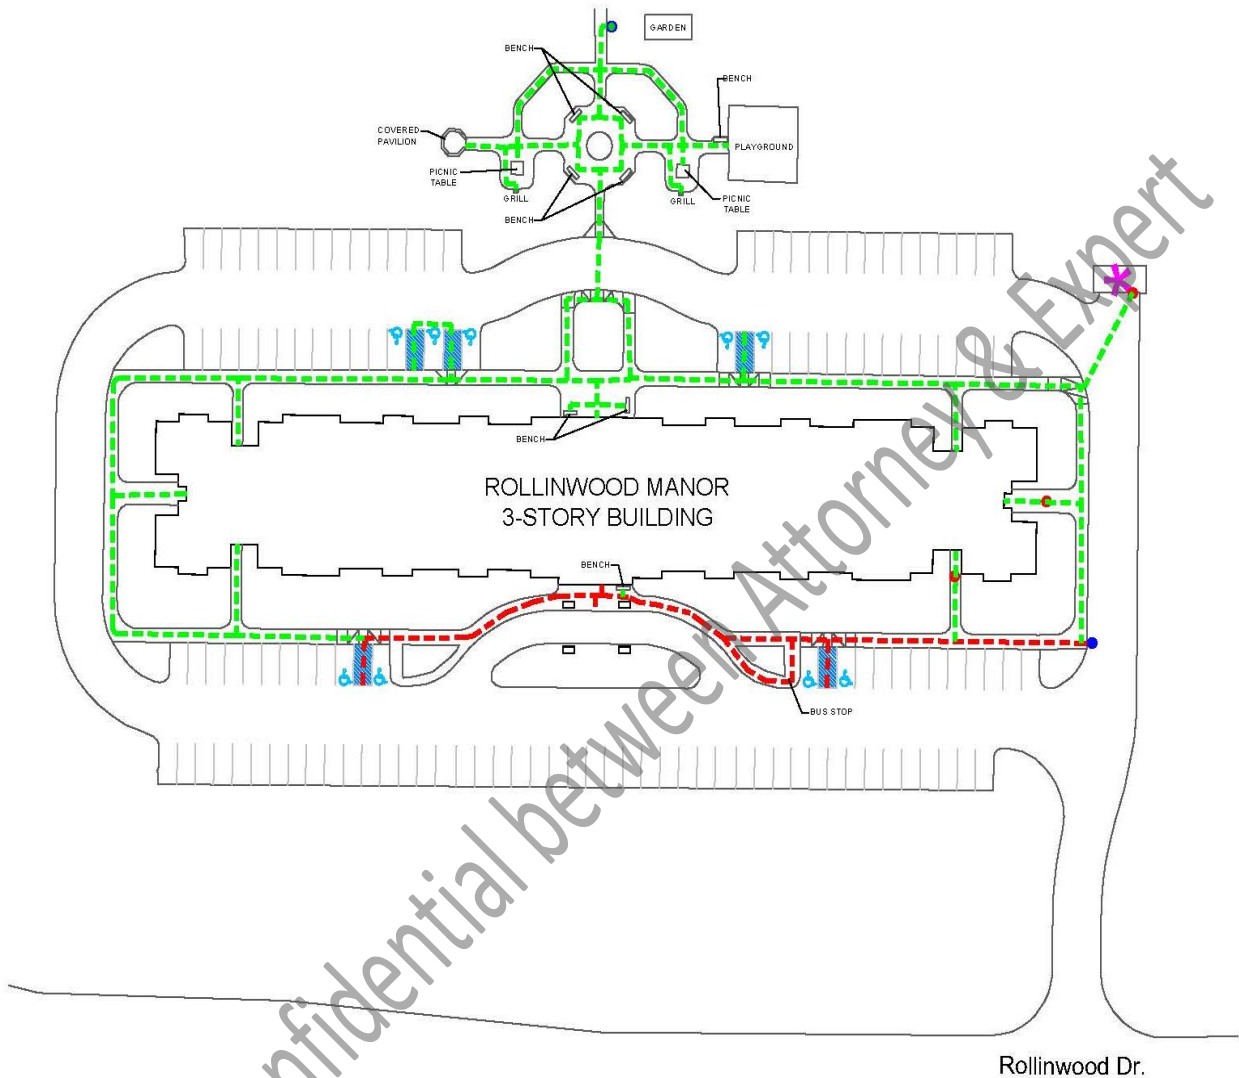

# **EXHIBIT 4.1**

## **Rollinwood Manor Accessible Route**

NORTH  
 **LEGEND**

 EXTERIOR COMMON AREA AMENITY

 TRASH

 AISLE @ PARKING

 DESIGNATED PARKING SPACE

 COMMON ROUTES

 PUBLIC ROUTES

 LEVEL CHANGE

 ROUTE ENDS AT VEHICULAR WAY

 ROUTE ENDS AT GRASS