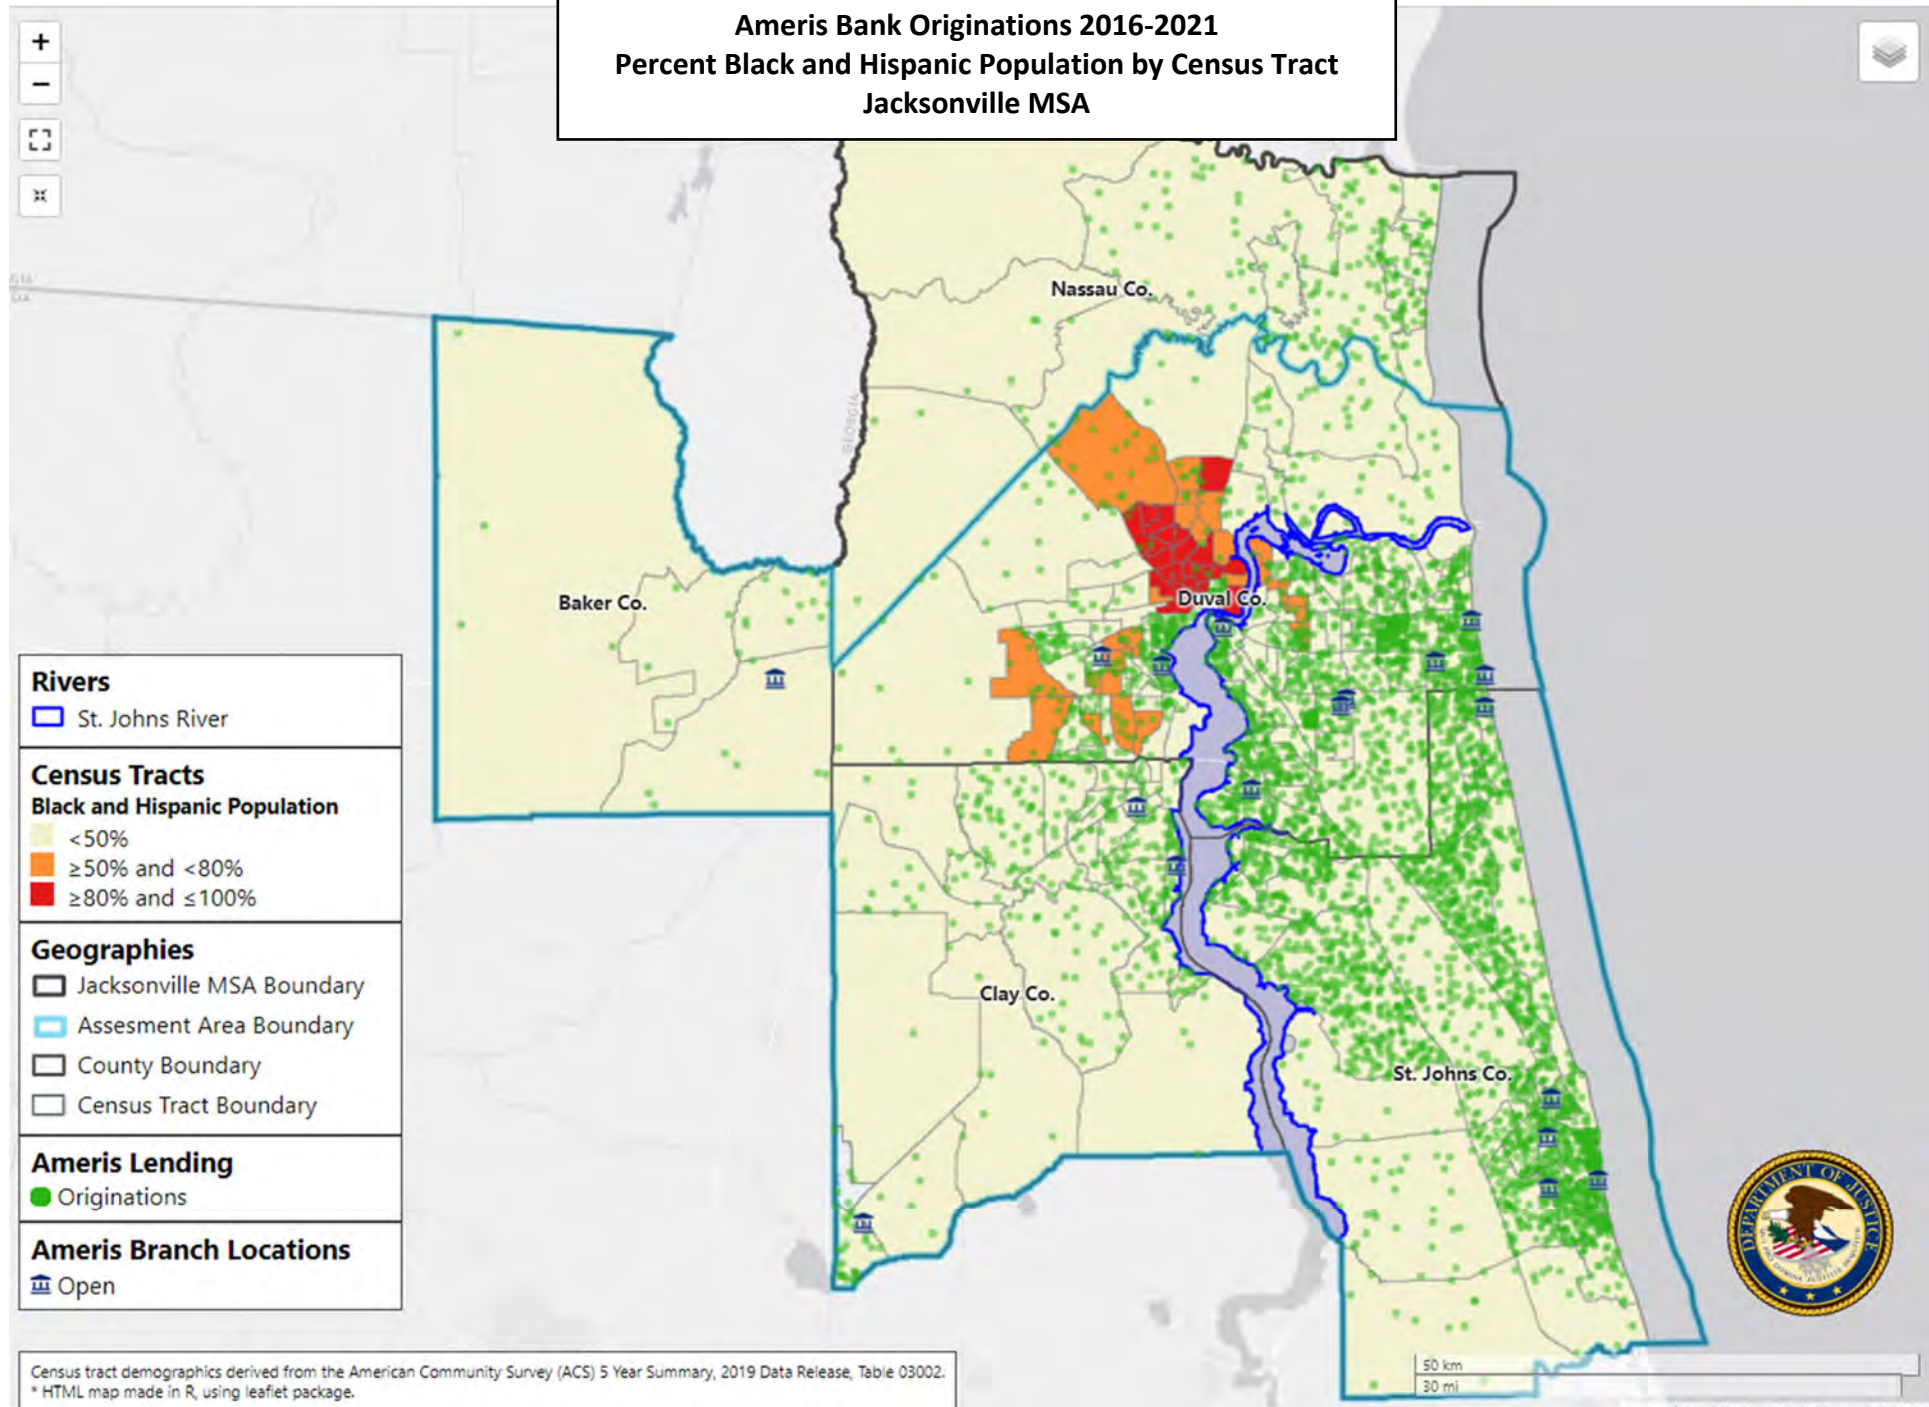

Ameris Bank Originations 2016-2021
Percent Black and Hispanic Population by Census Tract
Jacksonville MSA

Rivers
 St. Johns River

**Census Tracts
Black and Hispanic Population**
 <math>< 50\%</math>
 $\ge 50\%$ and <math>< 80\%</math>
 $\ge 80\%$ and $\le 100\%$

Geographies
 Jacksonville MSA Boundary
 Assesment Area Boundary
 County Boundary
 Census Tract Boundary

Ameris Lending
 Originations

Ameris Branch Locations
 Open

Census tract demographics derived from the American Community Survey (ACS) 5 Year Summary, 2019 Data Release, Table 03002.
* HTML map made in R, using leaflet package.