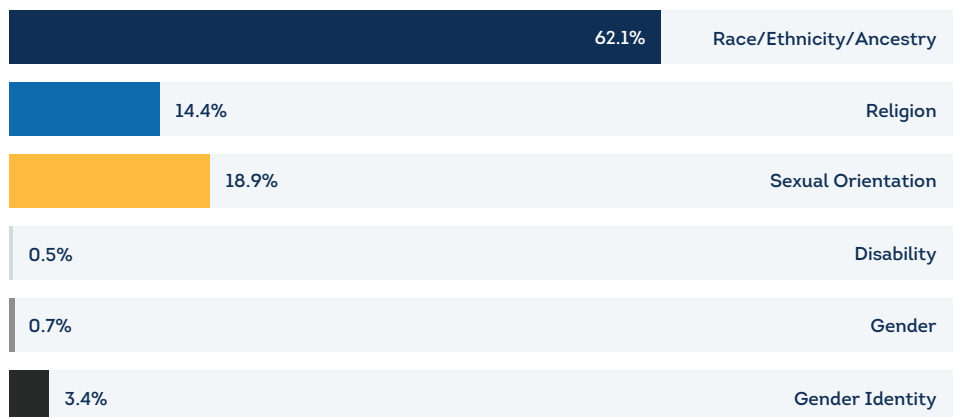

CALIFORNIA

Hate Crimes Incidents in 2022

819 of 839 law enforcement agencies (98%) provided hate crime data.

What is a Hate Crime?

Hate Crimes: At the federal level, a crime motivated by bias against race, color, religion, national origin, sexual orientation, gender, gender identity, or disability.

How do I report a hate crime?

If you believe you are the victim of a hate crime or believe you witnessed a hate crime:

For emergencies **Dial 911**

OR

Step 1: Report the crime to your local police.

Step 2: Quickly follow up this report with a tip to the Federal Bureau of Investigation's (FBI) tip line at 1-800-225-5324.

Types of Crime

Crimes against Persons	1495	66.1%
Crimes against Property	758	33.5%
Crimes against Society	8	0.3%

Bias Motivation Categories

Bias Motivation Categories	2020	2021	2022
Race/Ethnicity/Ancestry	882	49	1367
Religion	181	6	318
Sexual Orientation	210	16	416
Disability	5	0	11
Gender	3	0	15
Gender Identity	59	3	74