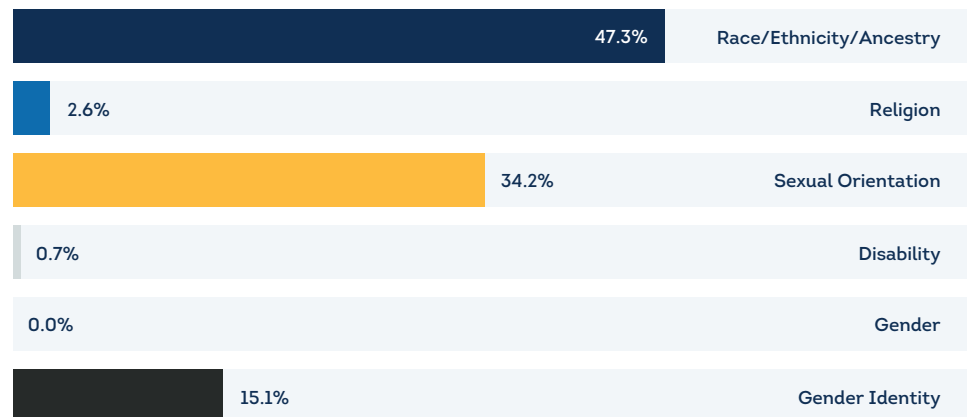

DISTRICT OF COLUMBIA Hate Crimes Incidents in 2022

2 of 3 law enforcement agencies (67%) provided hate crime data.

What is a Hate Crime?

Hate Crimes: At the federal level, a crime motivated by bias against race, color, religion, national origin, sexual orientation, gender, gender identity, or disability.

Bias or Hate Incident: Acts of prejudice that are not crimes and do not involve violence, threats, or property damage.

For additional information on hate crimes resources visit <https://www.justice.gov/hatecrimes>.

How do I report a hate crime?

If you believe you are the victim of a hate crime or believe you witnessed a hate crime:

For emergencies **Dial 911**

OR

Step 1: Report the crime to your local police.

Step 2: Quickly follow up this report with a tip to the Federal Bureau of Investigation's (FBI) tip line at 1-800-225-5324.

Types of Crime

Crimes against Persons	142	85.0%
Crimes against Property	25	15.0%
Crimes against Society	0	0.0%

Bias Motivation Categories

Bias Motivation Categories	2020	2021	2022
Race/Ethnicity/Ancestry	63	35	72
Religion	1	3	4
Sexual Orientation	41	17	52
Disability	0	0	1
Gender	0	0	0
Gender Identity	28	12	23

For additional statistics, visit the FBI Crime Data Explorer at <https://cde.ucr.cjis.gov/LATEST/webapp/#/pages/explorer/crime/hate-crime>.