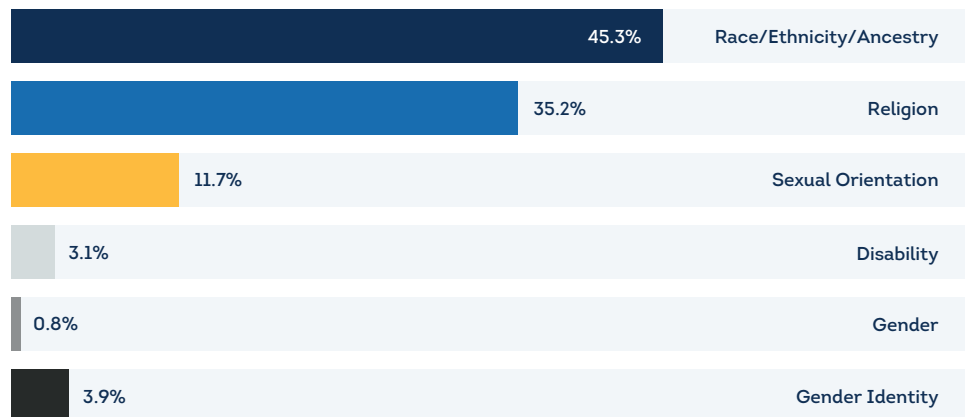

KANSAS

Hate Crimes Incidents in 2022

327 of 405 law enforcement agencies (81%) provided hate crime data.

What is a Hate Crime?

Hate Crimes: At the federal level, a crime motivated by bias against race, color, religion, national origin, sexual orientation, gender, gender identity, or disability.

How do I report a hate crime?

If you believe you are the victim of a hate crime or believe you witnessed a hate crime:

For emergencies **Dial 911**

OR

Step 1: Report the crime to your local police.

Step 2: Quickly follow up this report with a tip to the Federal Bureau of Investigation's (FBI) tip line at 1-800-225-5324.

Types of Crime

Crimes against Persons	59	44.0%
Crimes against Property	59	44.0%
Crimes against Society	16	12.0%

Bias Motivation Categories

Bias Motivation Categories	2020	2021	2022
Race/Ethnicity/Ancestry	85	72	58
Religion	28	35	45
Sexual Orientation	8	16	15
Disability	0	5	4
Gender	3	1	1
Gender Identity	0	1	5