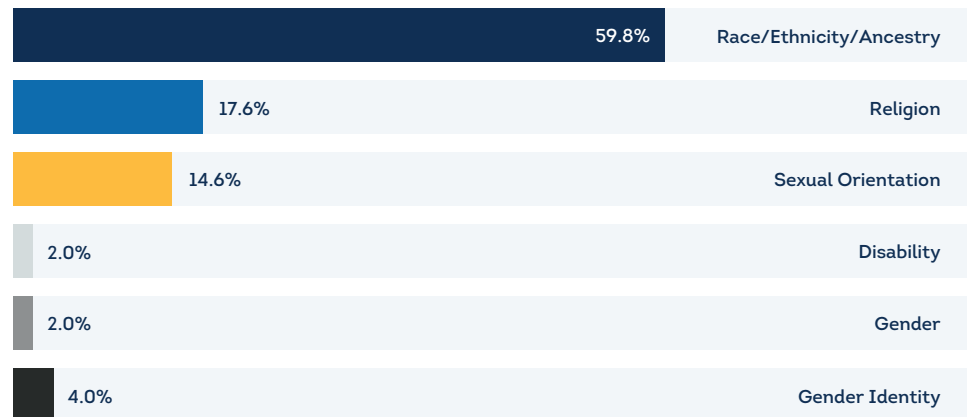

Bias Motivation Categories

Bias Motivation Categories	2020	2021	2022
Race/Ethnicity/Ancestry	78	131	119
Religion	15	27	35
Sexual Orientation	18	38	29
Disability	2	4	4
Gender	3	2	4
Gender Identity	2	9	8

For additional statistics, visit the FBI Crime Data Explorer at <https://cde.ucr.cjis.gov/LATEST/webapp/#/pages/explorer/crime/hate-crime>.