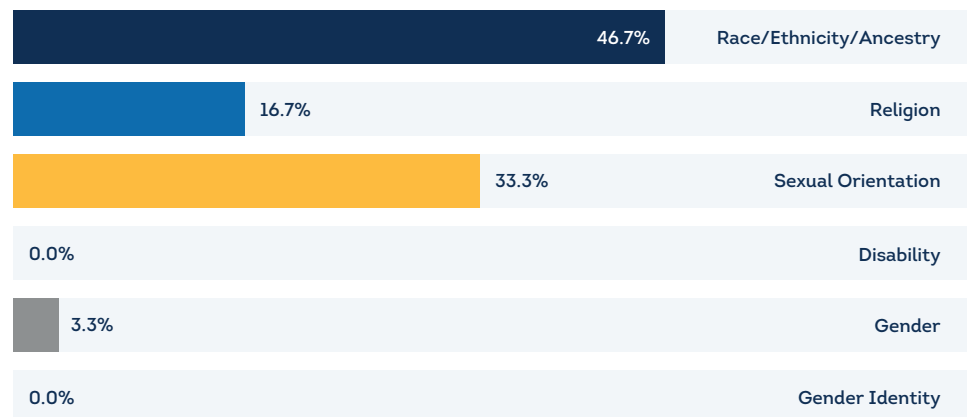

NEW HAMPSHIRE

Hate Crimes Incidents in 2022

213 of 220 law enforcement agencies (97%) provided hate crime data.

What is a Hate Crime?

Hate Crimes: At the federal level, a crime motivated by bias against race, color, religion, national origin, sexual orientation, gender, gender identity, or disability.

Bias or Hate Incident: Acts of prejudice that are not crimes and do not involve violence, threats, or property damage.

For additional information on hate crimes resources visit <https://www.justice.gov/hatecrimes>.

How do I report a hate crime?

If you believe you are the victim of a hate crime or believe you witnessed a hate crime:

For emergencies **Dial 911**

OR

Step 1: Report the crime to your local police.

Step 2: Quickly follow up this report with a tip to the Federal Bureau of Investigation's (FBI) tip line at 1-800-225-5324.

Types of Crime

Crimes against Persons	11	36.7%
Crimes against Property	18	60.0%
Crimes against Society	1	3.3%

Bias Motivation Categories

Bias Motivation Categories	2020	2021	2022
Race/Ethnicity/Ancestry	9	16	14
Religion	4	8	5
Sexual Orientation	4	7	10
Disability	1	1	0
Gender	0	1	1
Gender Identity	1	1	0

For additional statistics, visit the FBI Crime Data Explorer at <https://cde.ucr.cjis.gov/LATEST/webapp/#/pages/explorer/crime/hate-crime>.