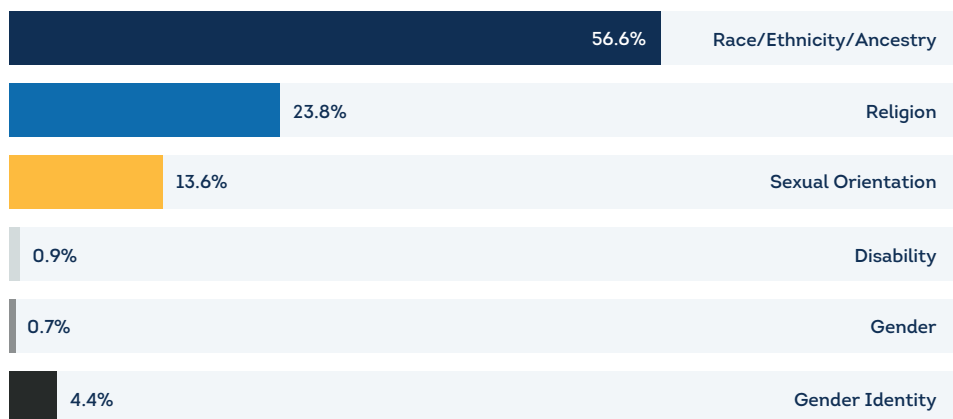

NEW JERSEY

Hate Crimes Incidents in 2022

431 of 578 law enforcement agencies (75%) provided hate crime data.

What is a Hate Crime?

Hate Crimes: At the federal level, a crime motivated by bias against race, color, religion, national origin, sexual orientation, gender, gender identity, or disability.

How do I report a hate crime?

If you believe you are the victim of a hate crime or believe you witnessed a hate crime:

For emergencies **Dial 911**

OR

Step 1: Report the crime to your local police.

Step 2: Quickly follow up this report with a tip to the Federal Bureau of Investigation's (FBI) tip line at 1-800-225-5324.

Types of Crime

Crimes against Persons	913	76.5%
Crimes against Property	275	23.1%
Crimes against Society	5	0.4%

Bias Motivation Categories

Bias Motivation Categories	2020	2021	2022
Race/Ethnicity/Ancestry	267	148	726
Religion	136	40	305
Sexual Orientation	62	23	174
Disability	4	0	12
Gender	8	0	9
Gender Identity	8	15	56