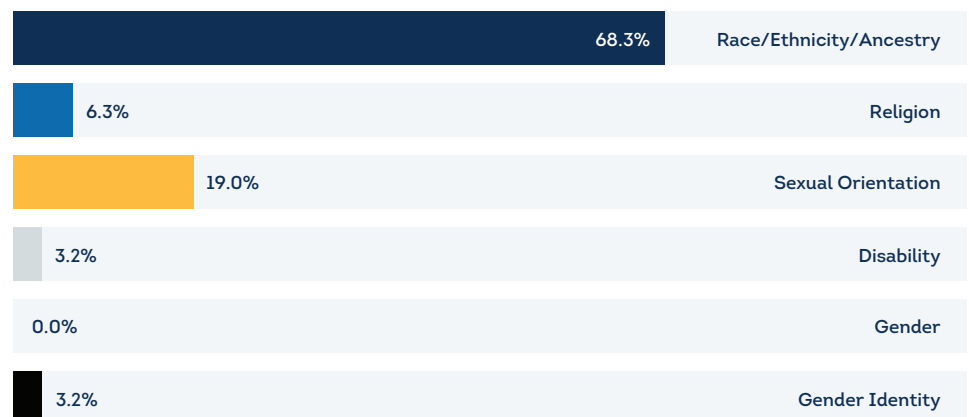

OKLAHOMA

Hate Crimes Incidents in 2022

461 of 461 law enforcement agencies (100%) provided hate crime data.

What is a Hate Crime?

Hate Crimes: At the federal level, a crime motivated by bias against race, color, religion, national origin, sexual orientation, gender, gender identity, or disability.

Bias or Hate Incident: Acts of prejudice that are not crimes and do not involve violence, threats, or property damage.

For additional information on hate crimes resources visit <https://www.justice.gov/hatecrimes>.

How do I report a hate crime?

If you believe you are the victim of a hate crime or believe you witnessed a hate crime:

For emergencies **Dial 911**

OR

Step 1: Report the crime to your local police.

Step 2: Quickly follow up this report with a tip to the Federal Bureau of Investigation's (FBI) tip line at 1-800-225-5324.

Types of Crime

Crimes against Persons	68	86.1%
Crimes against Property	11	13.9%
Crimes against Society	0	0.0%

Bias Motivation Categories

Bias Motivation Categories	2020	2021	2022
Race/Ethnicity/Ancestry	4	49	43
Religion	1	4	4
Sexual Orientation	2	15	12
Disability	1	2	2
Gender	0	6	0
Gender Identity	0	0	2

For additional statistics, visit the FBI Crime Data Explorer at <https://cde.ucr.cjis.gov/LATEST/webapp/#/pages/explorer/crime/hate-crime>.