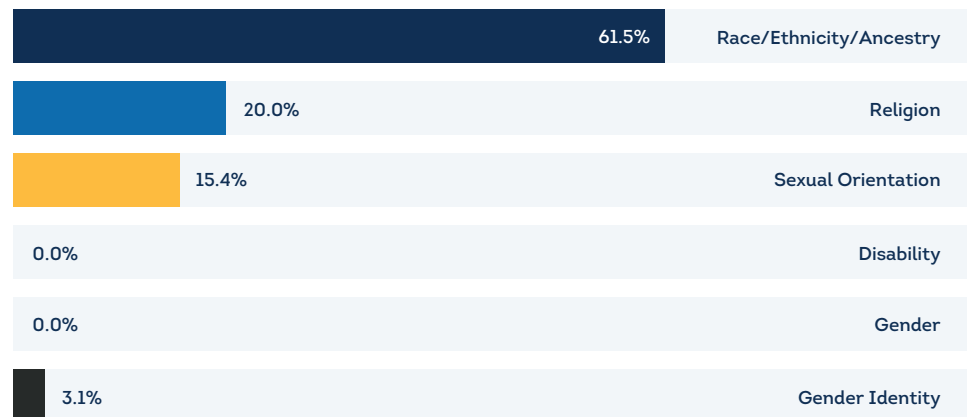

How do I report a hate crime?

If you believe you are the victim of a hate crime or believe you witnessed a hate crime:

For emergencies **Dial 911**

OR

Step 1: Report the crime to your local police.

Step 2: Quickly follow up this report with a tip to the Federal Bureau of Investigation's (FBI) tip line at 1-800-225-5324.

Types of Crime

Crimes against Persons	32	47.1%
Crimes against Property	23	33.8%
Crimes against Society	13	19.1%

Bias Motivation Categories

Bias Motivation Categories	2020	2021	2022
Race/Ethnicity/Ancestry	58	49	40
Religion	31	32	13
Sexual Orientation	12	21	10
Disability	1	2	0
Gender	4	0	0
Gender Identity	4	3	2