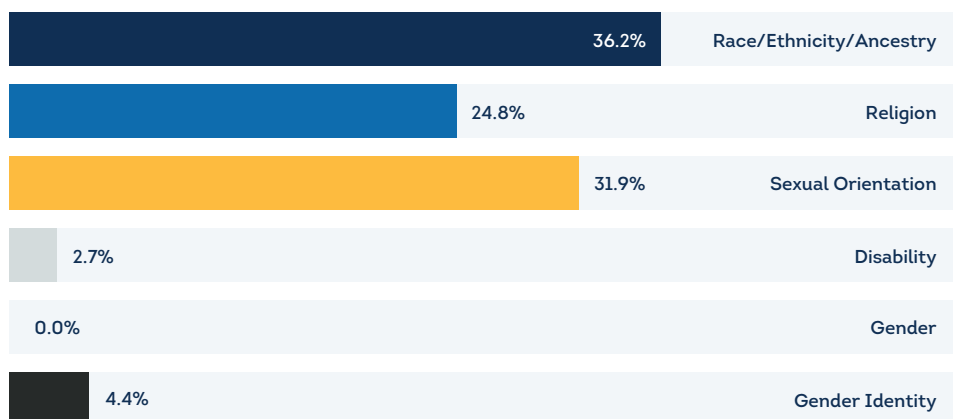

UTAH

Hate Crimes Incidents in 2022

135 of 147 law enforcement agencies (92%) provided hate crime data.

What is a Hate Crime?

Hate Crimes: At the federal level, a crime motivated by bias against race, color, religion, national origin, sexual orientation, gender, gender identity, or disability.

How do I report a hate crime?

If you believe you are the victim of a hate crime or believe you witnessed a hate crime:

For emergencies **Dial 911**

OR

Step 1: Report the crime to your local police.

Step 2: Quickly follow up this report with a tip to the Federal Bureau of Investigation's (FBI) tip line at 1-800-225-5324.

Types of Crime

Crimes against Persons	60	45.8%
Crimes against Property	66	50.4%
Crimes against Society	5	3.8%

Bias Motivation Categories

Bias Motivation Categories	2020	2021	2022
Race/Ethnicity/Ancestry	20	56	41
Religion	12	23	28
Sexual Orientation	6	25	36
Disability	1	1	3
Gender	0	1	0
Gender Identity	7	10	5