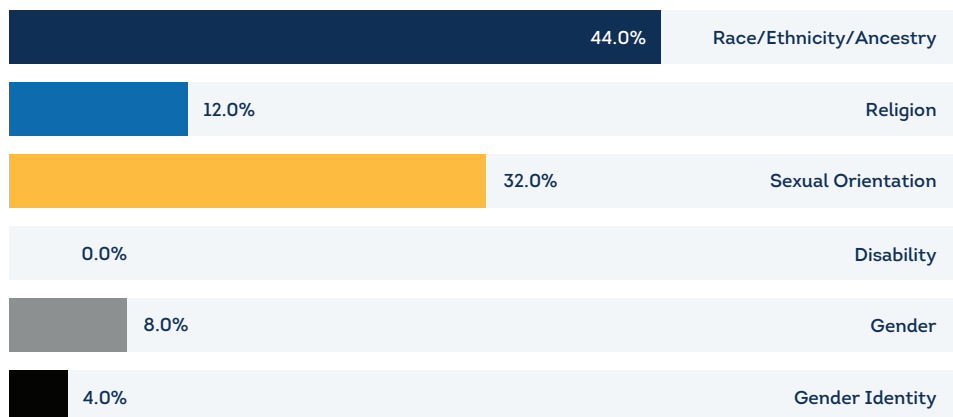

How do I report a hate crime?

If you believe you are the victim of a hate crime or believe you witnessed a hate crime:

For emergencies **Dial 911**

OR

Step 1: Report the crime to your local police.

Step 2: Quickly follow up this report with a tip to the Federal Bureau of Investigation's (FBI) tip line at 1-800-225-5324.

Types of Crime

Crimes against Persons	22	75.9%
Crimes against Property	7	24.1%
Crimes against Society	0	0.0%

Bias Motivation Categories

Bias Motivation Categories	2020	2021	2022
Race/Ethnicity/Ancestry	11	11	11
Religion	2	2	3
Sexual Orientation	2	4	8
Disability	0	1	0
Gender	2	1	2
Gender Identity	1	0	1