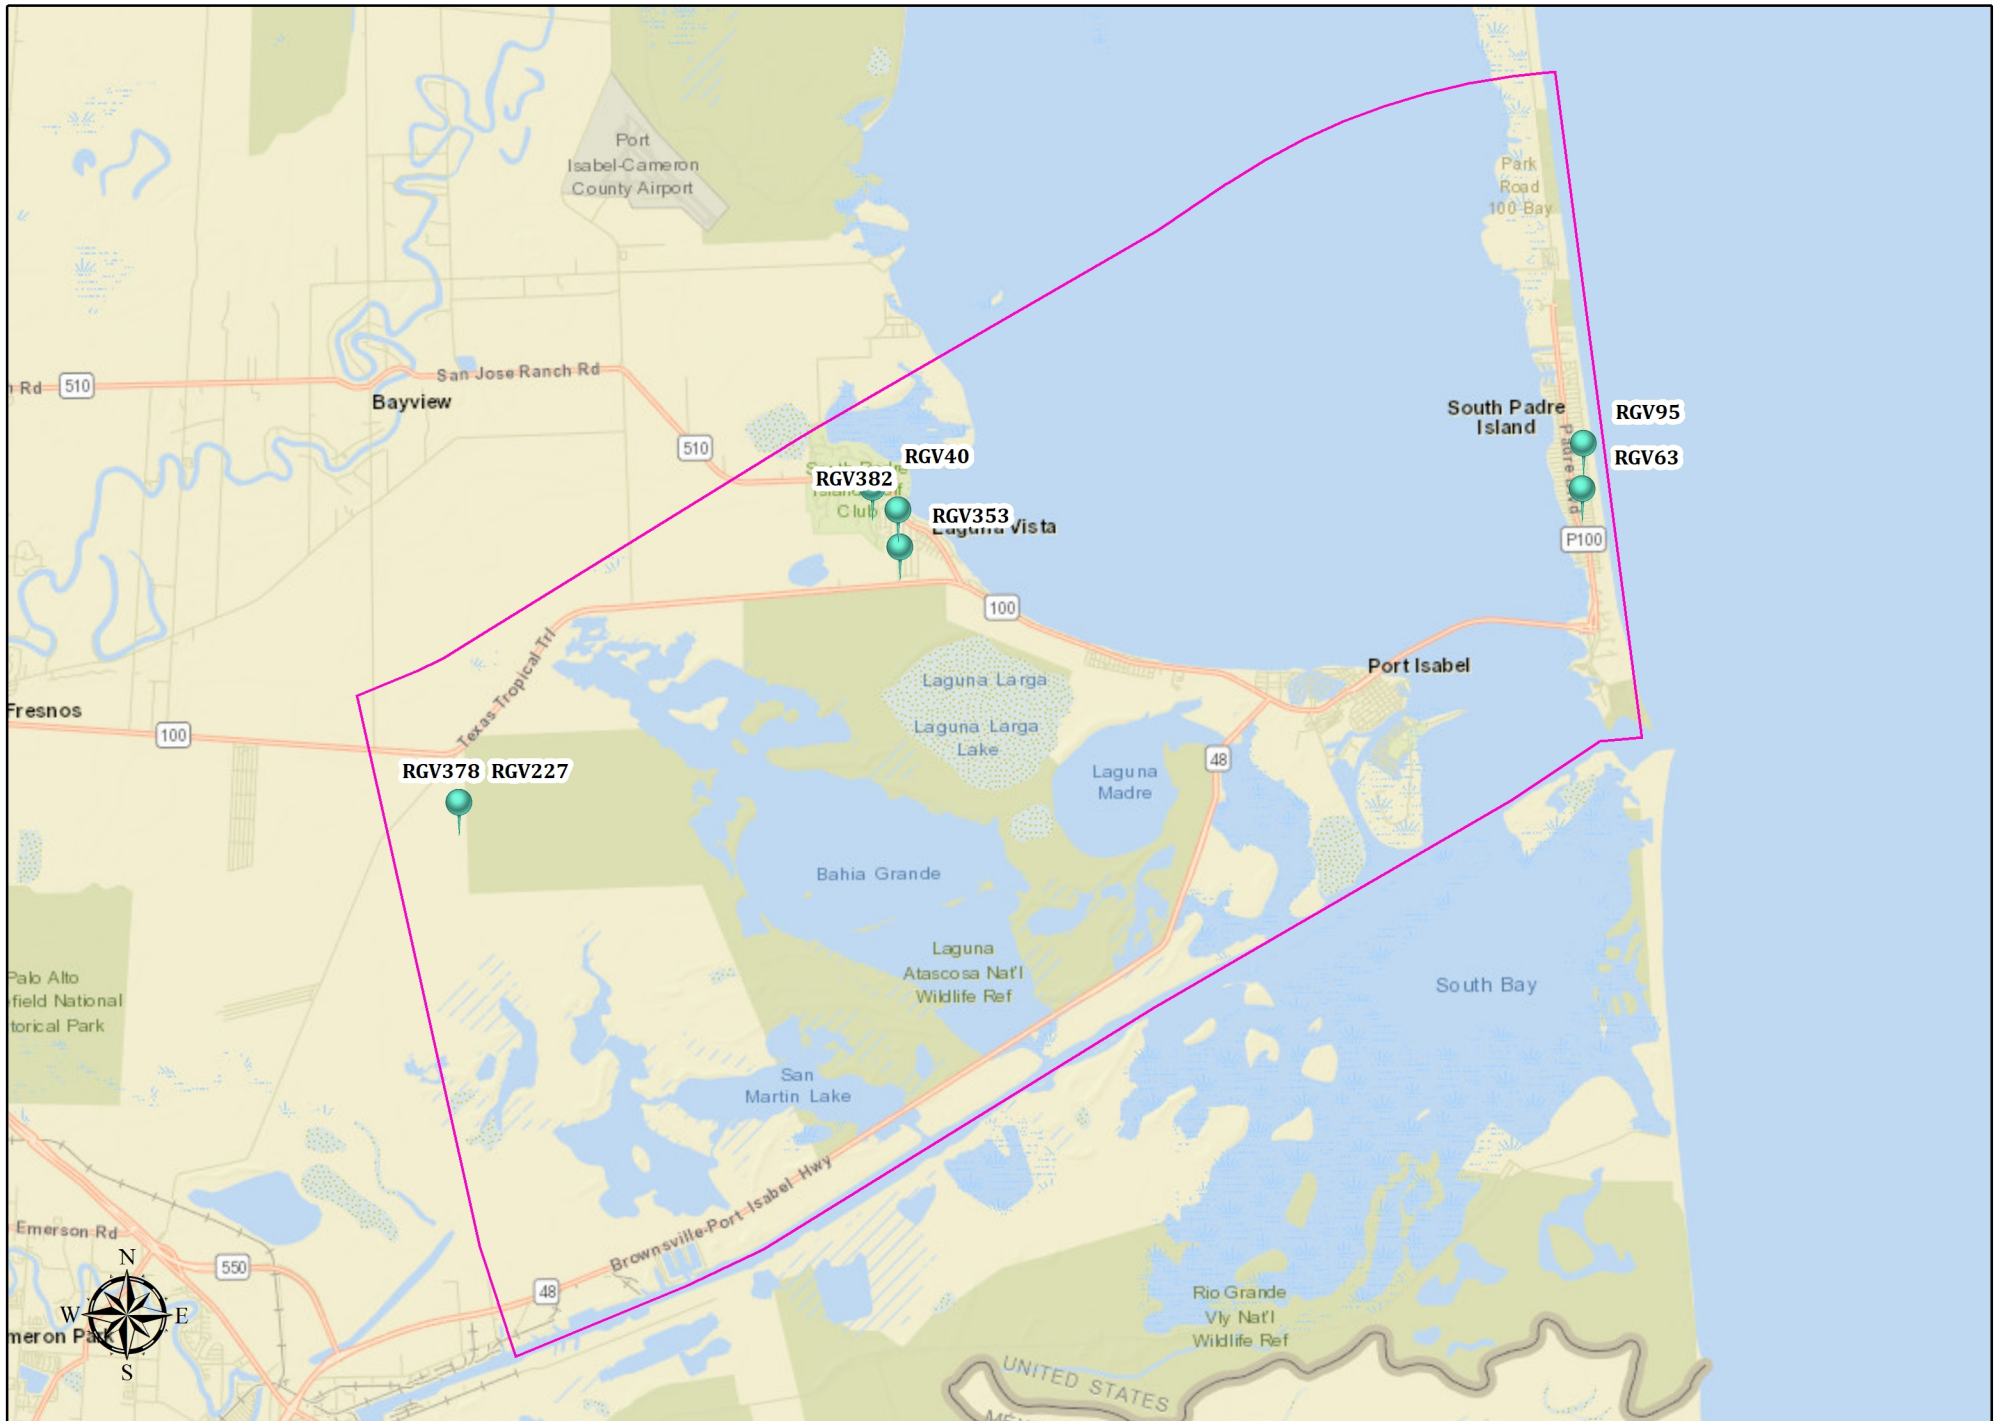

Eastern Cameron 2 - Grid ID: EC2