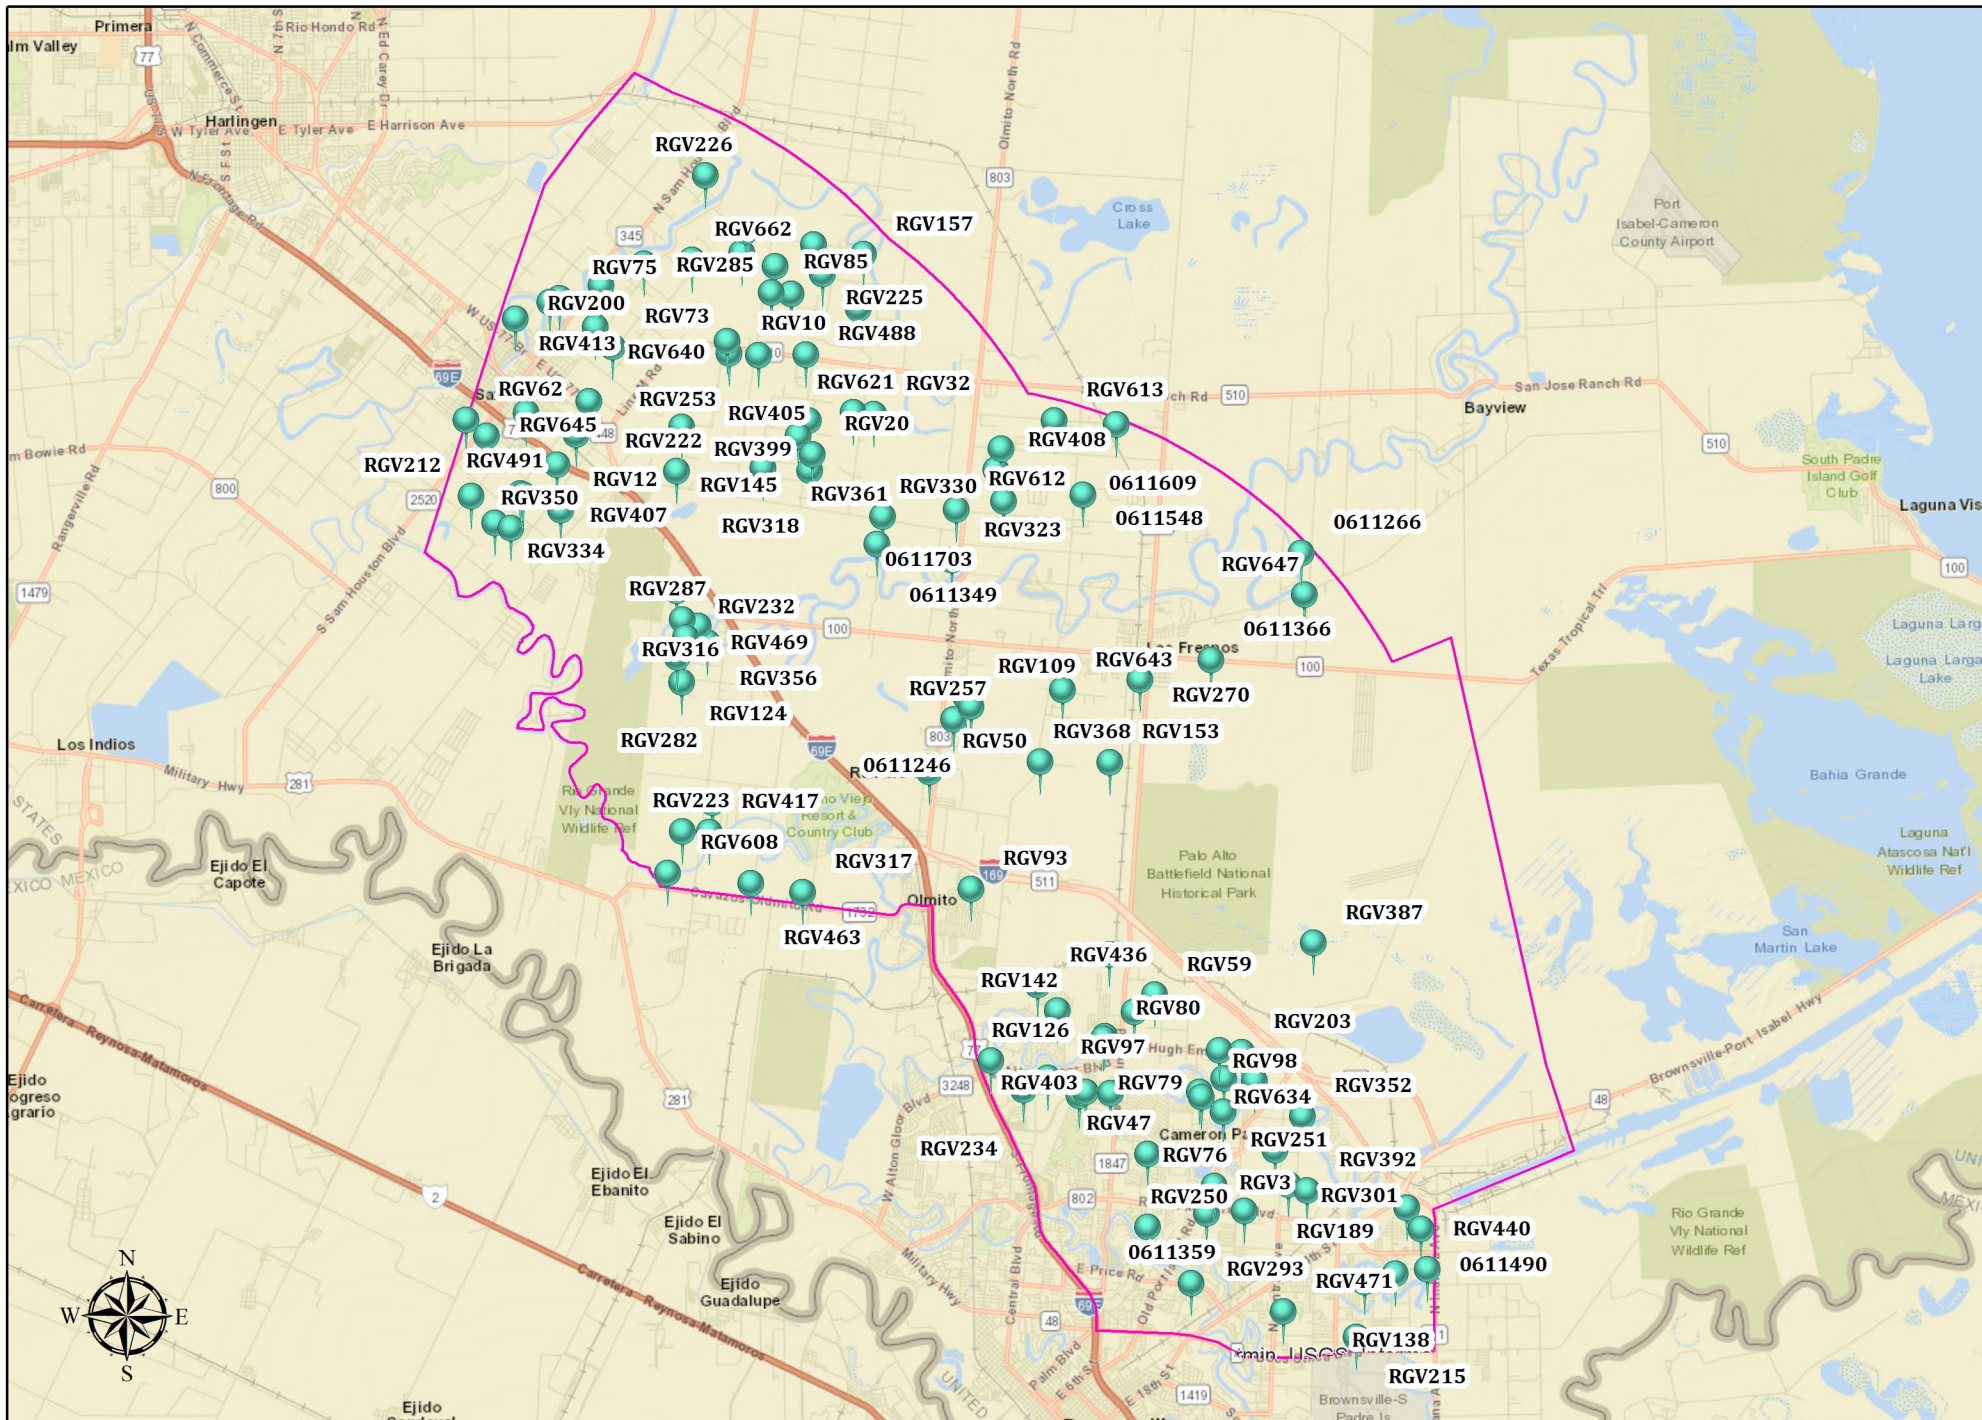

Central Cameron 2 - Grid ID: CC2