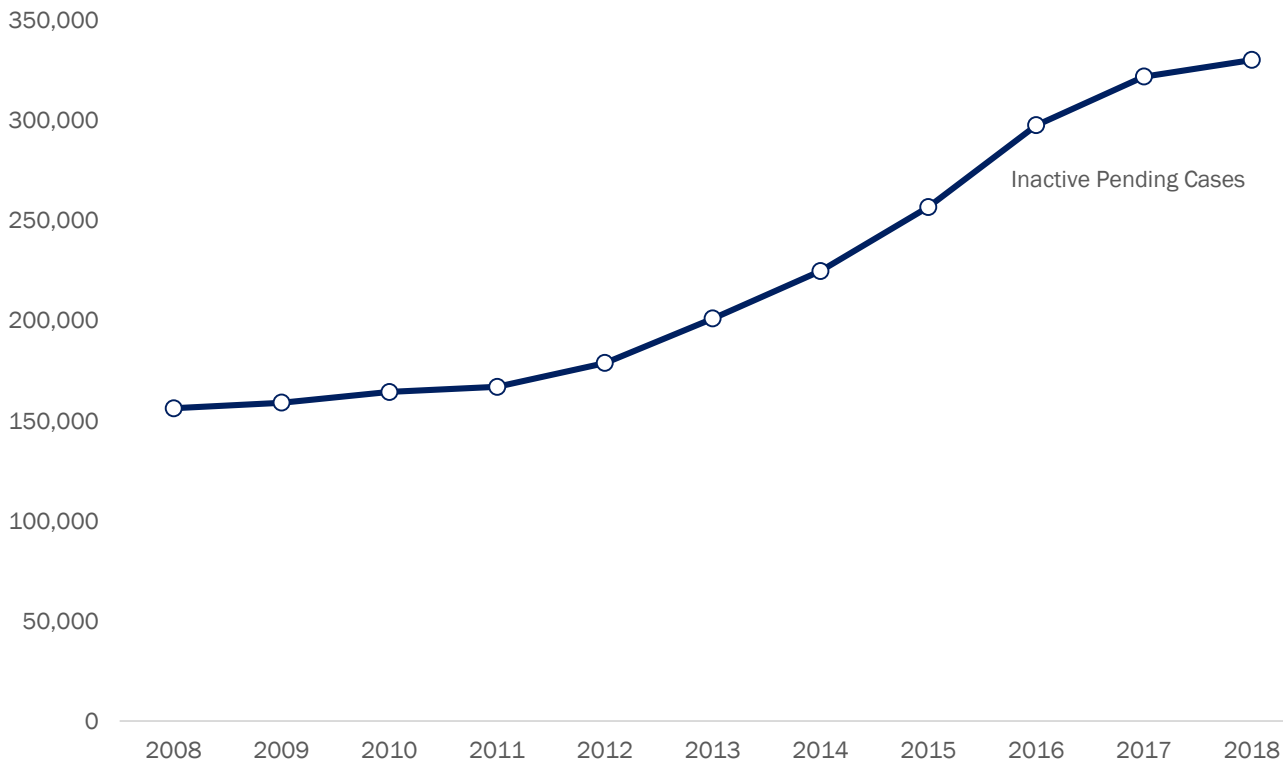

EXECUTIVE OFFICE FOR IMMIGRATION REVIEW ADJUDICATION STATISTICS

Administratively Closed Cases

FY	Inactive Pending Cases ¹
2008	156,217
2009	159,000
2010	164,345
2011	166,923
2012	178,822
2013	201,034
2014	224,797
2015	256,789
2016	297,630
2017	321,859
2018	330,211