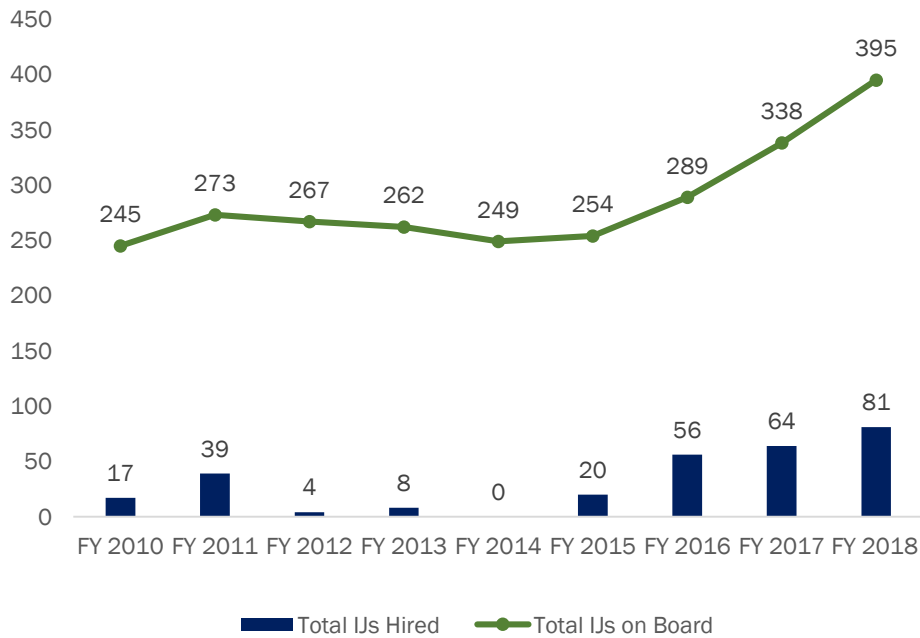

Immigration Judge Hiring

Fiscal Year	Total IJs Hired	Total IJs on Board
FY 2010	17	245
FY 2011	39	273
FY 2012	4	267
FY 2013	8	262
FY 2014	0	249
FY 2015	20	254
FY 2016	56	289
FY 2017	64	338
FY 2018	81	395