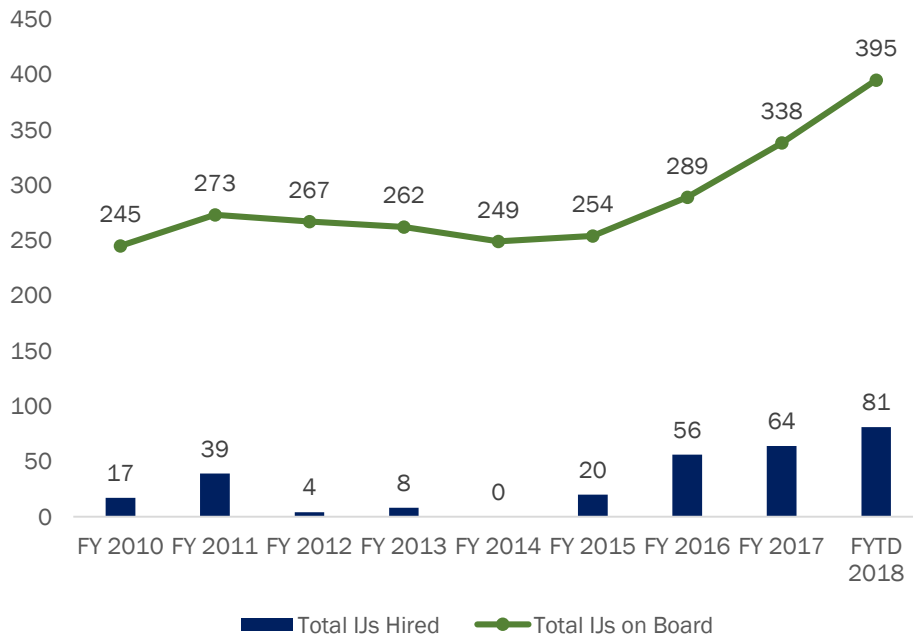

Immigration Judge Hiring

Fiscal Year	Total IJs Hired	Total IJs on Board
FY 2010	17	245
FY 2011	39	273
FY 2012	4	267
FY 2013	8	262
FY 2014	0	249
FY 2015	20	254
FY 2016	56	289
FY 2017	64	338
FYTD 2018	81	395