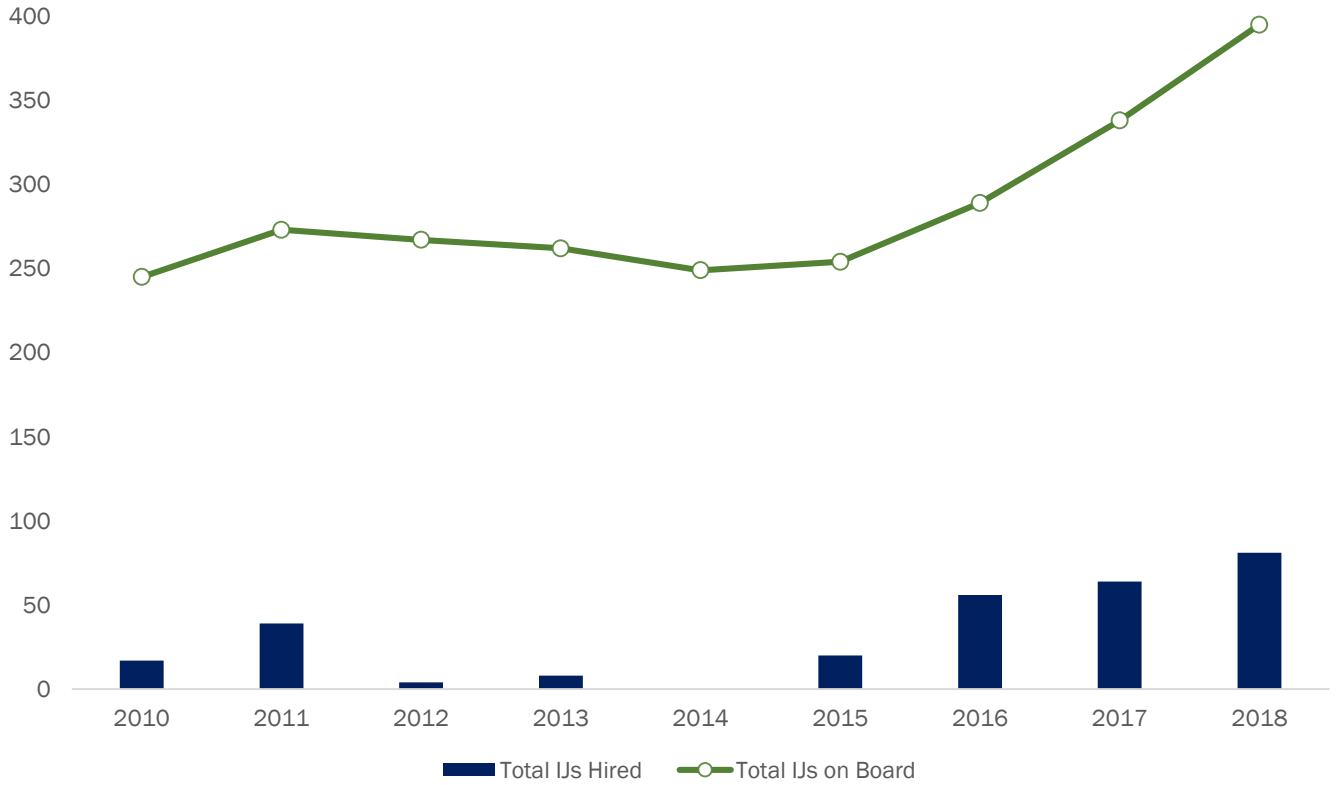

EXECUTIVE OFFICE FOR IMMIGRATION REVIEW ADJUDICATION STATISTICS

Immigration Judge (IJ) Hiring

| FY | Total IJs Hired | Total IJs on Board |
|------|-----------------|--------------------|
| 2010 | 17 | 245 |
| 2011 | 39 | 273 |
| 2012 | 4 | 267 |
| 2013 | 8 | 262 |
| 2014 | 0 | 249 |
| 2015 | 20 | 254 |
| 2016 | 56 | 289 |
| 2017 | 64 | 338 |
| 2018 | 81 | 395 |