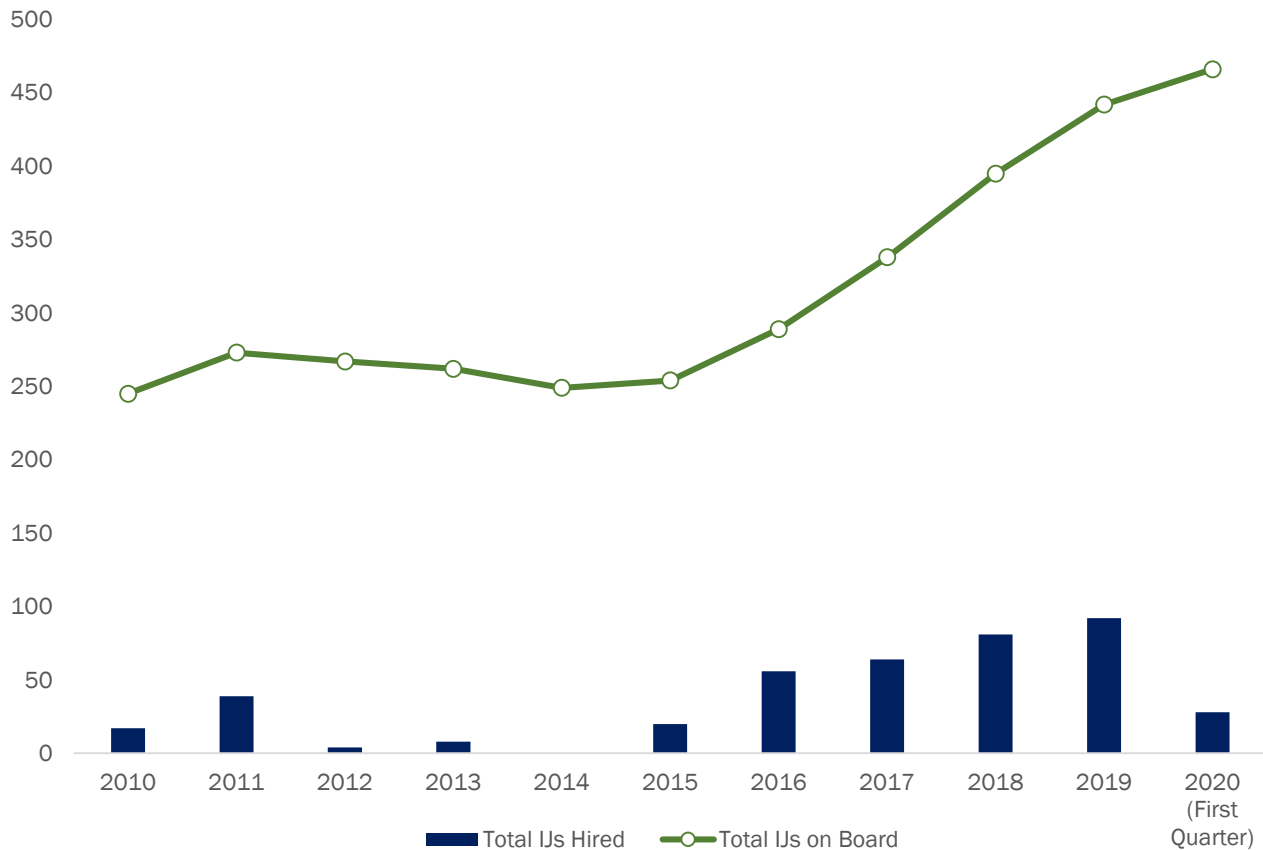

EXECUTIVE OFFICE FOR IMMIGRATION REVIEW ADJUDICATION STATISTICS

Immigration Judge (IJ) Hiring

FY	Total IJs Hired	Total IJs on Board
2010	17	245
2011	39	273
2012	4	267
2013	8	262
2014	0	249
2015	20	254
2016	56	289
2017	64	338
2018	81	395
2019	92	442
2020 (First Quarter)	28	466