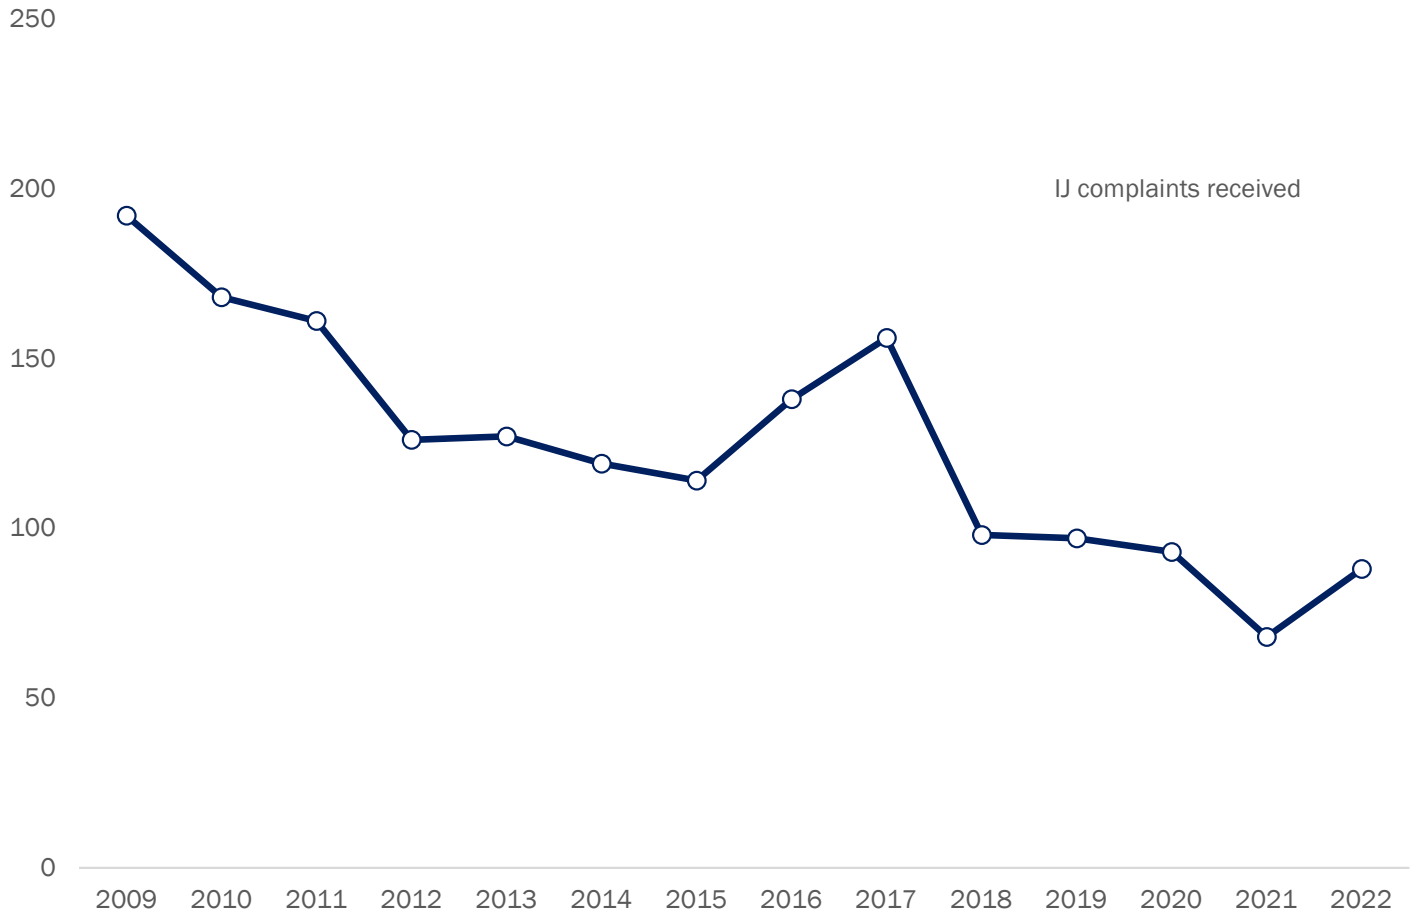

EXECUTIVE OFFICE FOR IMMIGRATION REVIEW ADJUDICATION STATISTICS

Immigration Judge (IJ) Complaints

FY	Complaints Received
2009	192
2010	168
2011	161
2012	126
2013	127
2014	119
2015	114
2016	138
2017	156
2018	98
2019	97
2020	93
2021	68
2022	88
2023 (First Quarter)	11