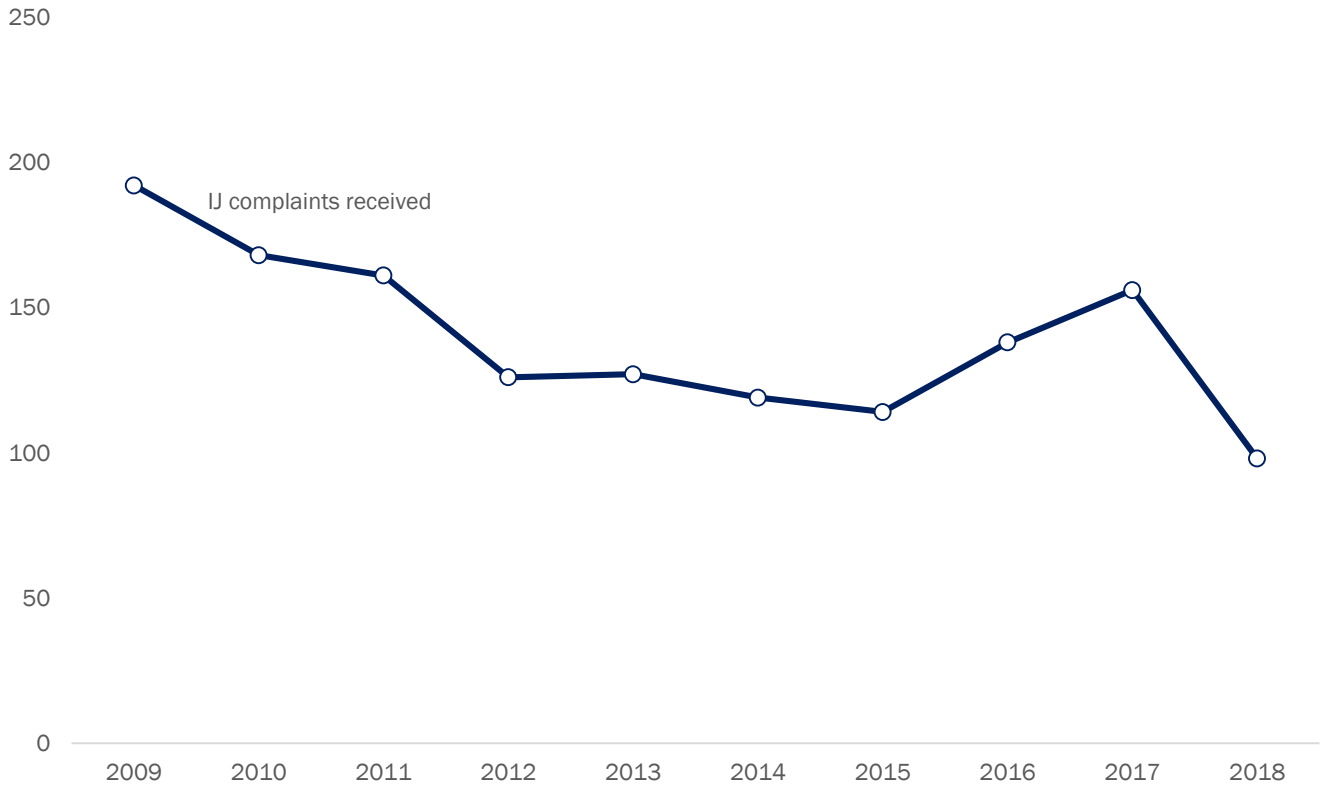

EXECUTIVE OFFICE FOR IMMIGRATION REVIEW ADJUDICATION STATISTICS

Immigration Judge (IJ) Complaints

FY	Initial Receipts
2009	192
2010	168
2011	161
2012	126
2013	127
2014	119
2015	114
2016	138
2017	156
2018	98