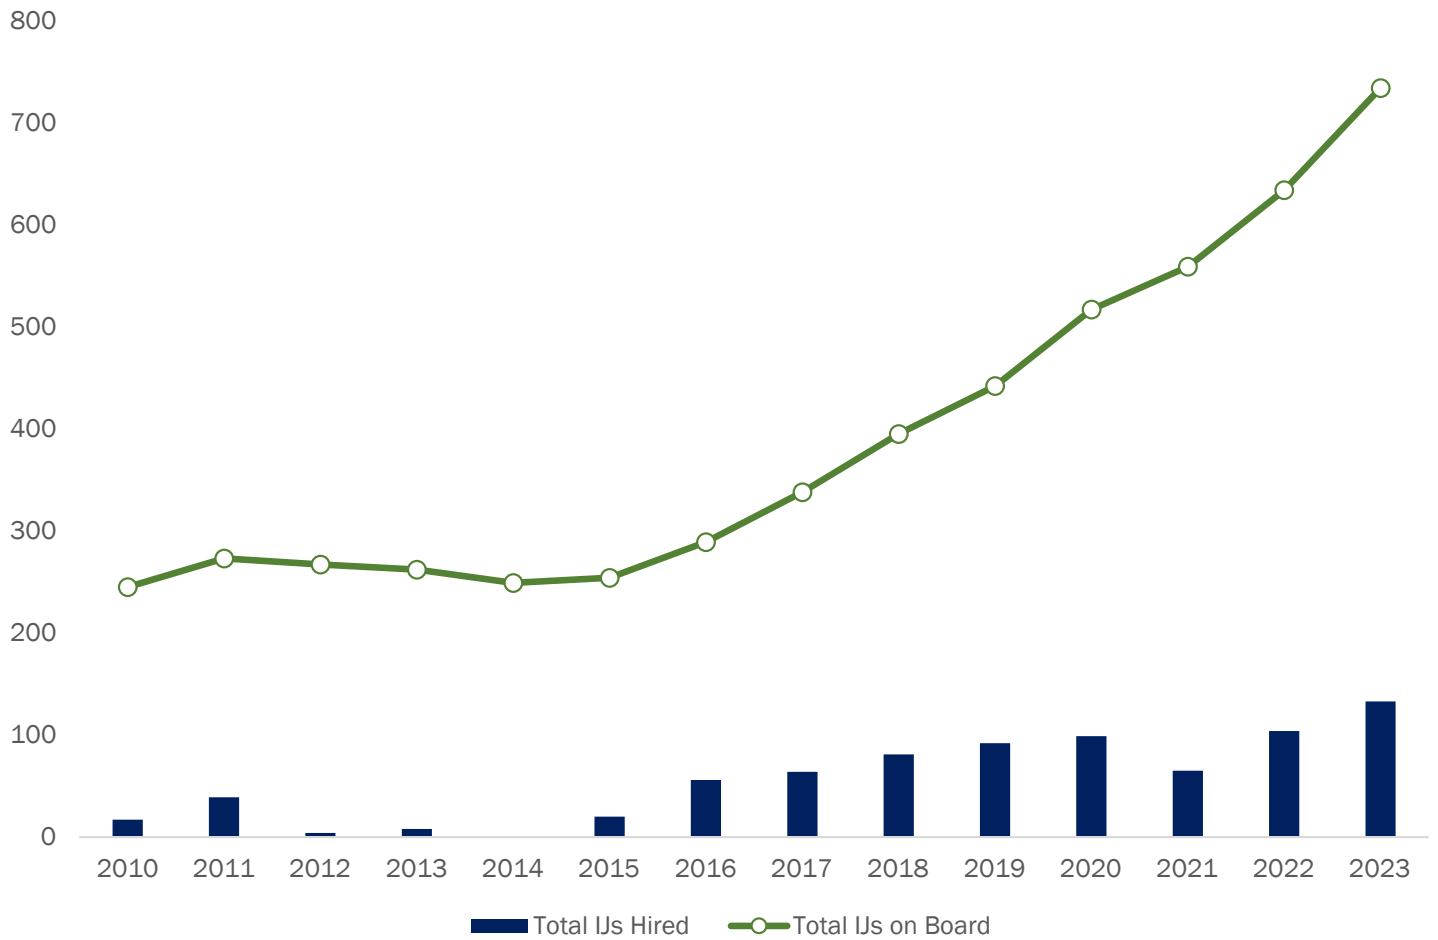

EXECUTIVE OFFICE FOR IMMIGRATION REVIEW ADJUDICATION STATISTICS

Immigration Judge (IJ) Hiring

FY	Total IJs Hired	Total IJs on Board
2010	17	245
2011	39	273
2012	4	267
2013	8	262
2014	0	249
2015	20	254
2016	56	289
2017	64	338
2018	81	395
2019	92	442
2020	99	517
2021	65	559
2022	104	634
2023	133	734