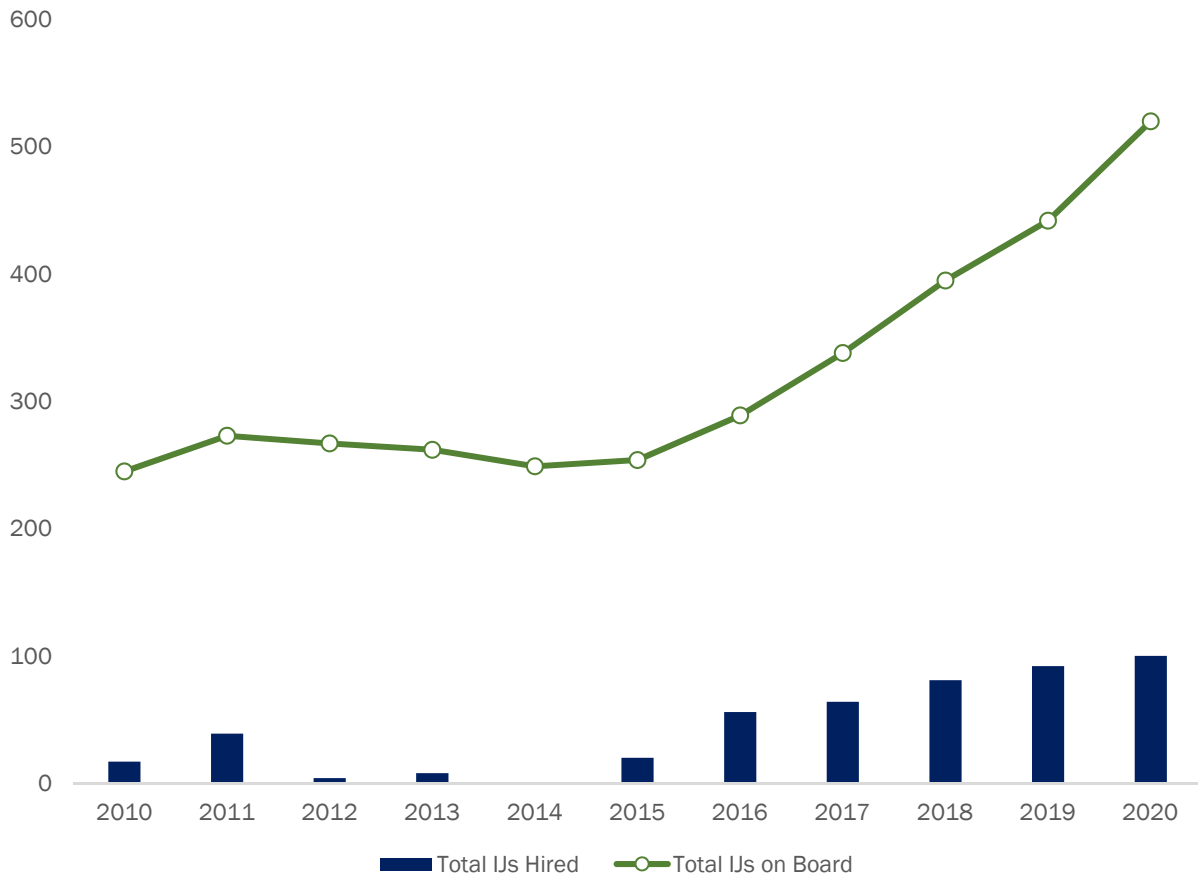

EXECUTIVE OFFICE FOR IMMIGRATION REVIEW ADJUDICATION STATISTICS

Immigration Judge (IJ) Hiring

FY	Total IJs Hired	Total IJs on Board
2010	17	245
2011	39	273
2012	4	267
2013	8	262
2014	0	249
2015	20	254
2016	56	289
2017	64	338
2018	81	395
2019	92	442
2020	100	520