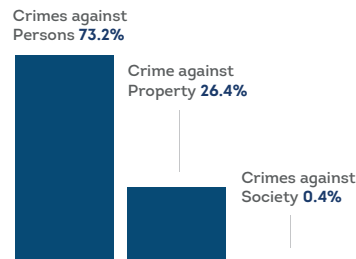

## What is a Hate Crime?

**Hate Crimes:** At the federal level, a crime motivated by bias against race, color, religion, national origin, sexual orientation, gender, gender identity, or disability.

**Bias or Hate Incident:** Acts of prejudice that are not crimes and do not involve violence, threats, or property damage.

## How do I report a hate crime?

If you believe you are the victim of a hate crime or believe you witnessed a hate crime:

For emergencies **Dial 911**

**OR**

**Step 1:** Report the crime to your local police.

## Types of Crime

Crimes against Persons	188
Crimes against Property	68
Crimes against Society	1