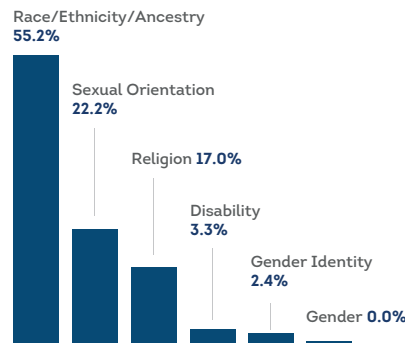

Bias Motivation Categories

Race/Ethnicity/Ancestry	117
Religion	36
Sexual Orientation	47
Disability	7
Gender	0
Gender Identity	5

Bias Motivation Categories

Bias Motivation Categories	2017	2018	2019
Race/Ethnicity/Ancestry	61	78	117
Religion	26	16	36
Sexual Orientation	18	24	47
Disability	1	2	7
Gender	1	0	0
Gender Identity	1	3	5

Department of Justice

To learn more visit: <https://www.justice.gov/hatecrimes/hate-crime-statistics>.

For a detailed overview on FBI statistics visit: [UCR stats here](#).

If you believe you are the victim of a hate crime or believe you witnessed a hate crime: report the crime to your local police then quickly follow up this report with a tip to the Federal Bureau of Investigation's (FBI) tip line at 1-800-225-5324.

The UCR Program includes law enforcement agencies participate voluntarily and submit their crime data either through a state UCR program or directly to the FBI's UCR Program. For more information on the above data, please [visit](#).