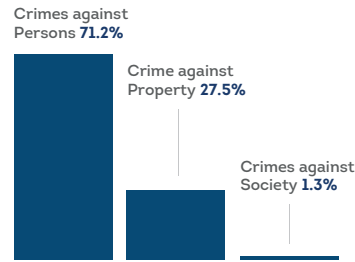

## What is a Hate Crime?

**Hate Crimes:** At the federal level, a crime motivated by bias against race, color, religion, national origin, sexual orientation, gender, gender identity, or disability.

**Bias or Hate Incident:** Acts of prejudice that are not crimes and do not involve violence, threats, or property damage.

## How do I report a hate crime?

If you believe you are the victim of a hate crime or believe you witnessed a hate crime:

For emergencies **Dial 911**

**OR**

**Step 1:** Report the crime to your local police.

## Types of Crime

Crimes against Persons	163
Crimes against Property	63
Crimes against Society	3