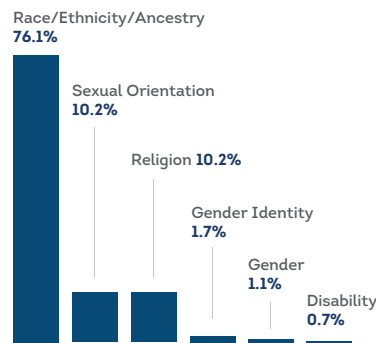

Bias Motivation Categories

Race/Ethnicity/Ancestry	134
Religion	18
Sexual Orientation	18
Disability	1
Gender	2
Gender Identity	3

Bias Motivation Categories

Bias Motivation Categories	2018	2019	2020
Race/Ethnicity/Ancestry	189	114	134
Religion	16	12	18
Sexual Orientation	22	19	18
Disability	3	1	1
Gender	8	2	2
Gender Identity	2	4	3

Department of Justice

To learn more visit: <https://www.justice.gov/hatecrimes/hate-crime-statistics>.

If you believe you are the victim of a hate crime or believe you witnessed a hate crime: report the crime to your local police then quickly follow up this report with a tip to the Federal Bureau of Investigation's (FBI) tip line at 1-800-225-5324.

For more detailed statistics and additional information on the above data, please visit the FBI Crime Data Explorer at <https://crime-data-explorer.fr.cloud.gov/pages/explorer/crime/hate-crime>.