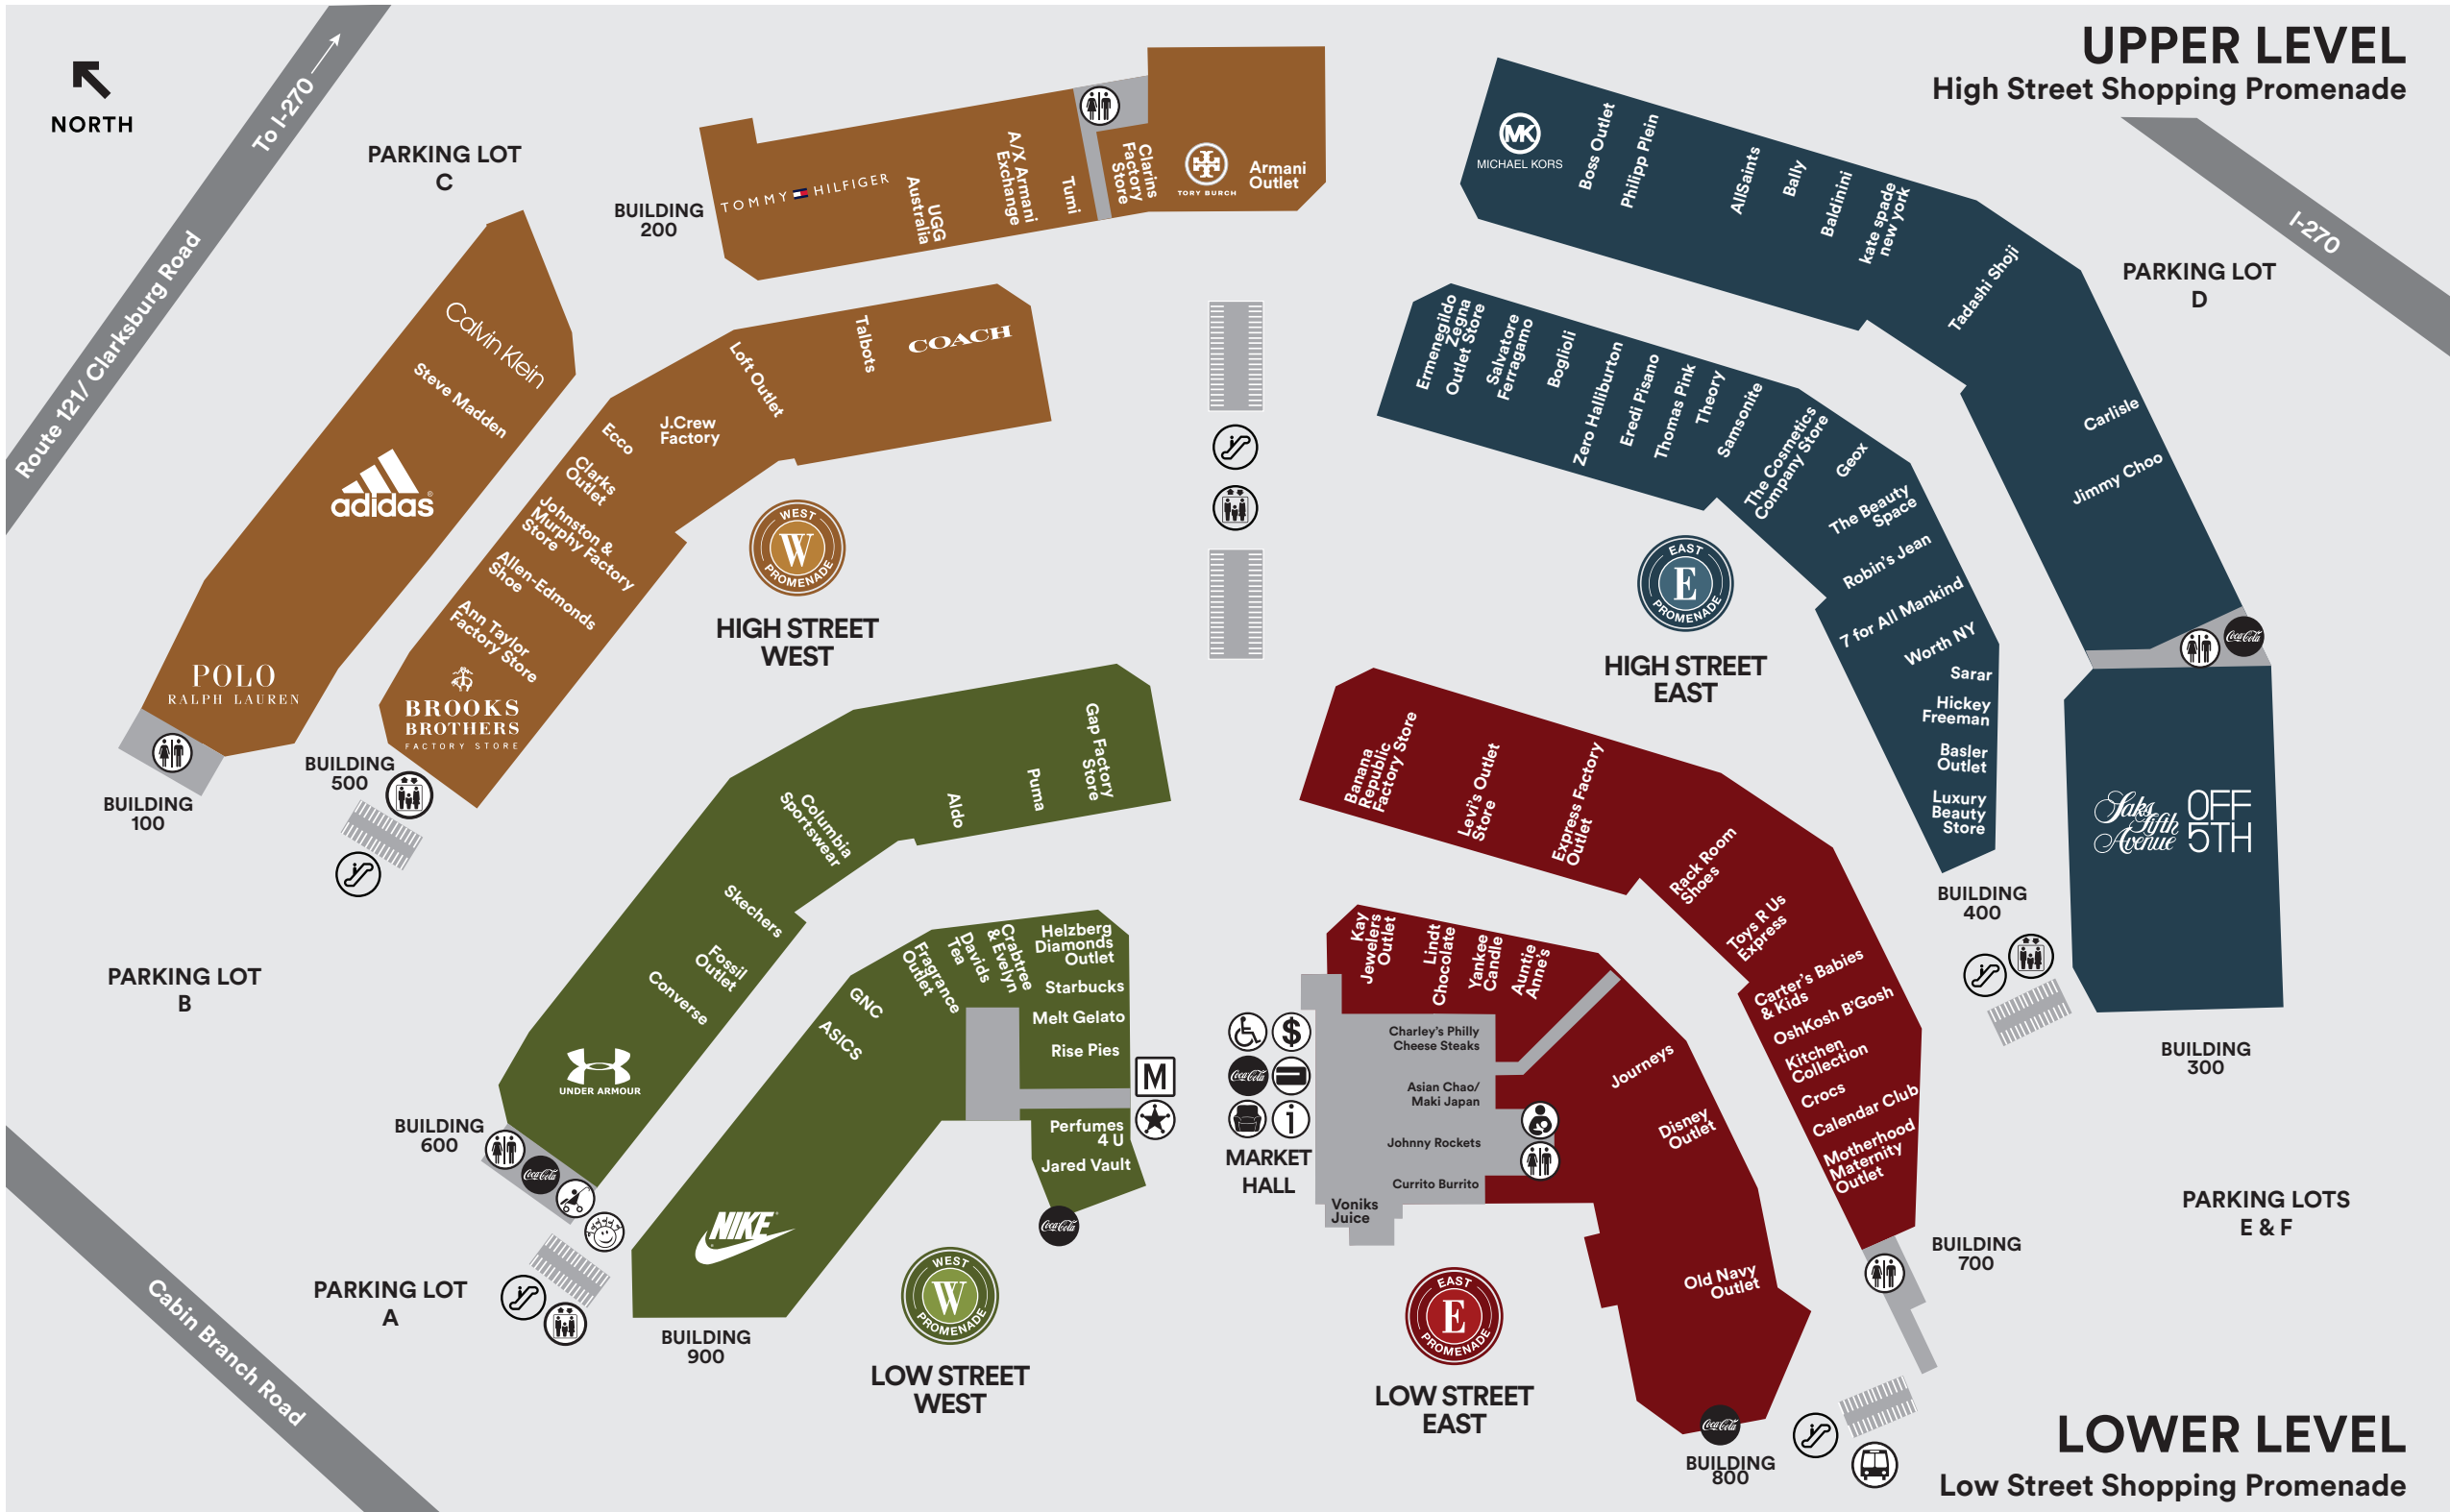

MAP & DIRECTORY

Clarksburg Premium Outlets®, a Simon Center

DESIGNER FASHIONS & SPORTSWEAR

430H 7 for All Mankind*
116H Adidas*
312H AllSaints
510H Ann Taylor Factory Store
218H A/X Armani Exchange
230H Armani Outlet
316H Baldinini
700L Banana Republic Factory Store
438H Basler Outlet*
408H Boglioli*
306H Boss Outlet
500H Brooks Brothers Factory Store
130H Calvin Klein
328L Carlisle*
630L Columbia Sportswear
412H Eredi Pisano'
400H Ermenegildo Zegna Outlet Store*
722L Express Factory Outlet
644L Gap Factory Store
436H Hickey Freeman
536H J.Crew Factory
714L Levi's Outlet Store
544H Loft Outlet
300H Michael Kors
740L Motherhood Maternity Outlet
900L Nike Factory Store
838L Old Navy Outlet
308H Philipp Plein*
100H Polo Ralph Lauren Factory Store
428H Robin's Jean*
336H Saks Fifth Avenue Off 5th
402H Salvatore Ferragamo
434H Sarar
322H Tadashi Shoji*
556H Talbots
416H Theory
414H Thomas Pink
200H Tommy Hilfiger
226H Tory Burch
600L Under Armour
432H Worth New York

FOR CHILDREN

729L Carter's Babies & Kids
826L Disney Outlet
731L OshKosh B'Gosh

SHOES

638L Aldo
518H Allen-Edmonds Shoe*
912L ASICS
314H Bally*
528H Clarks Outlet
616L Converse
736L Crocs
532H Ecco
423H Geox
330H Jimmy Choo
524H Johnston & Murphy Factory Store
820L Journeys
640L Puma
724L Rack Room Shoes
624L Skechers
126H Steve Madden
210H UGG Australia

FINE LEATHER & LUGGAGE

418H Samsonite
222H Tumi
410H Zero Haliburton*

ACCESSORIES & JEWELRY

560H Coach
620L Fossil Outlet
928L Helzberg Diamonds Outlet
940L Jared Vault
318H kate spade new york
800L Kay Jewelers Outlet

H- High Street
L- Low Street

MAP INFORMATION

 Management Office
 Information
 Wheelchairs
 Stroller Rental
 Gift Cards
 Security
 Restrooms
 Motorcoach Dropoff
 Play Area
 Coca-Cola Vending Machines
 ATM
 Elevator
 Nursing Lounge
 Media Lounge