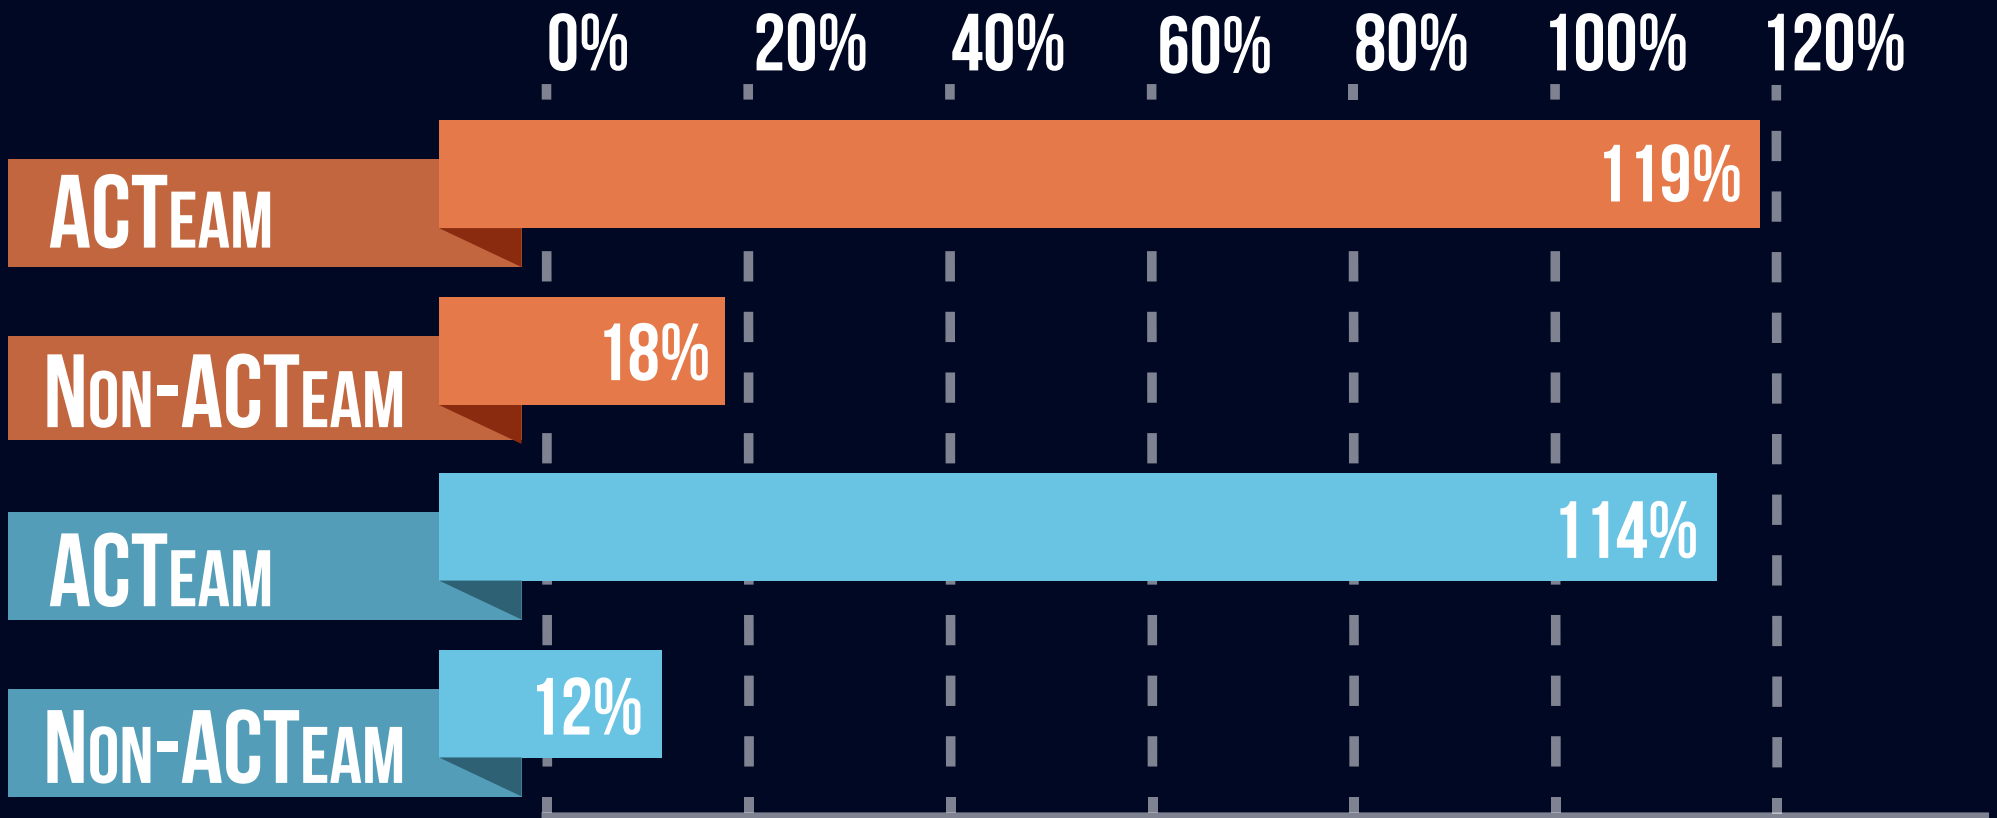

# PERCENTAGE INCREASE IN FEDERAL FORCED LABOR, INTERNATIONAL SEX TRAFFICKING, AND ADULT SEX TRAFFICKING PROSECUTIONS FROM FYS 2010-2011 TO FYS 2012-2013

**CASES FILED** **DEFENDANTS CHARGED**