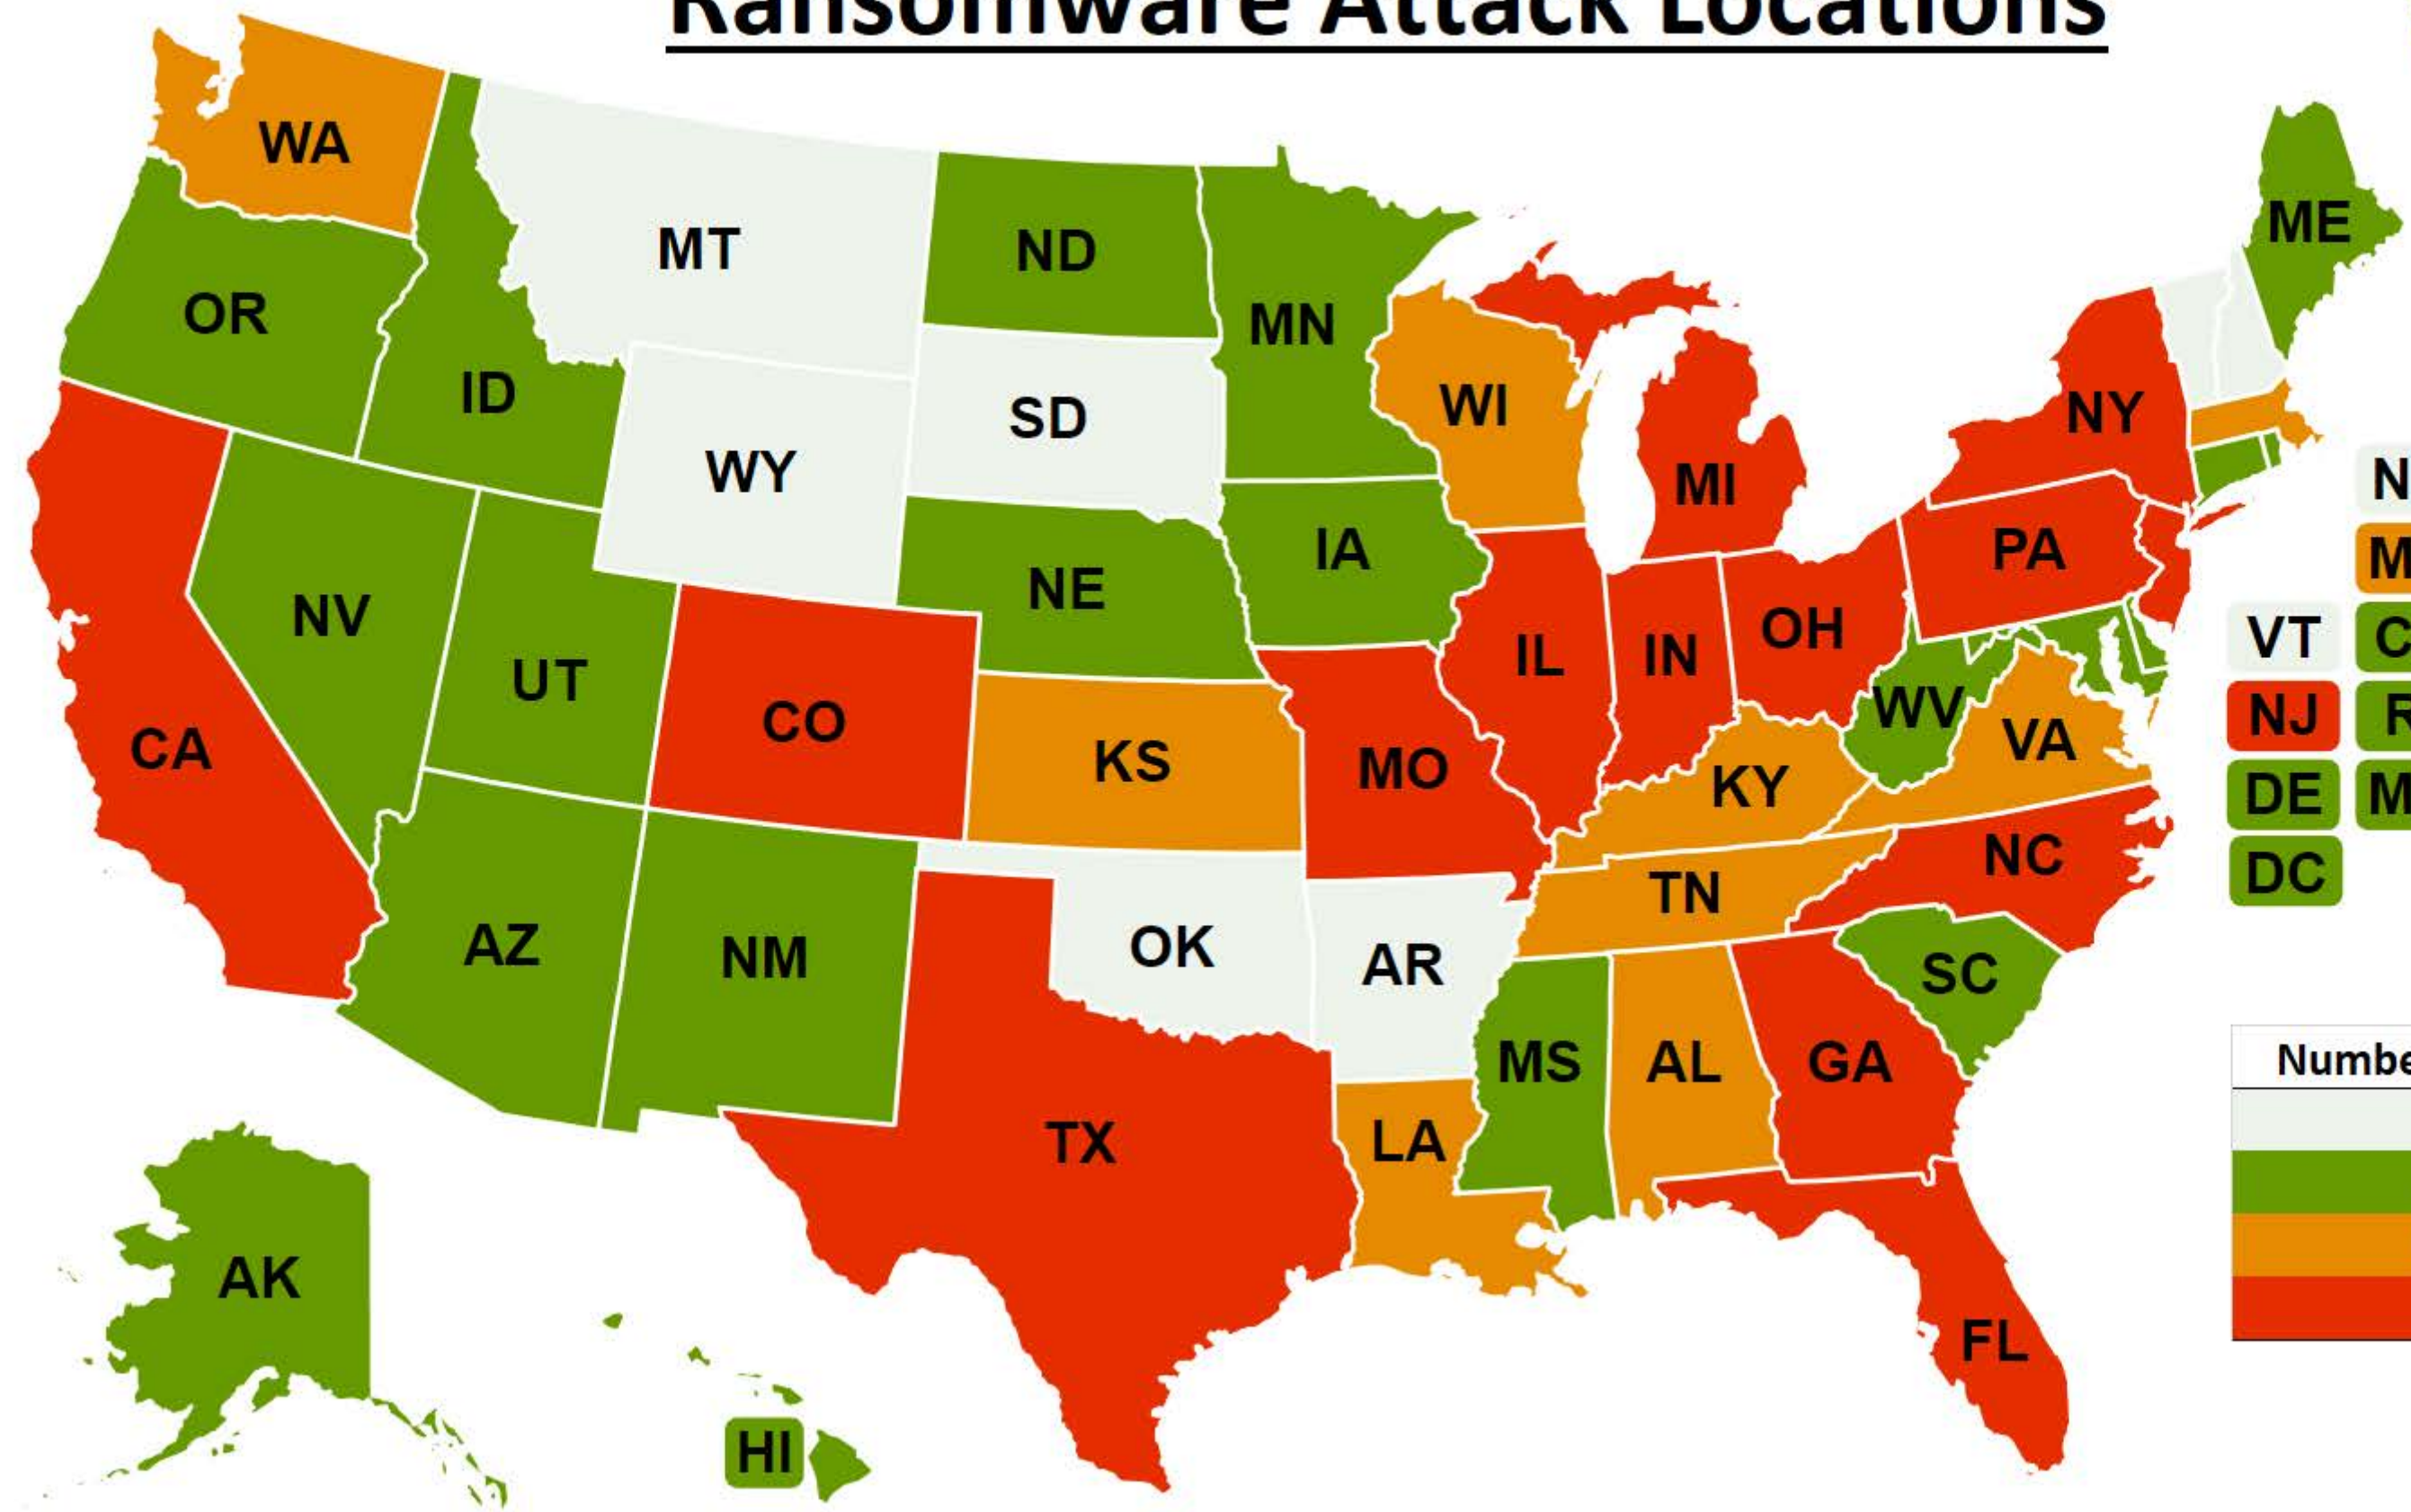

# Reported SamSam Ransomware Attack Locations

- NH
- MA
- VT
- CT
- NJ
- RI
- DE
- MD
- DC

Number Per State	
0	Light Green
1-3	Medium Green
4-5	Orange
6+	Dark Red