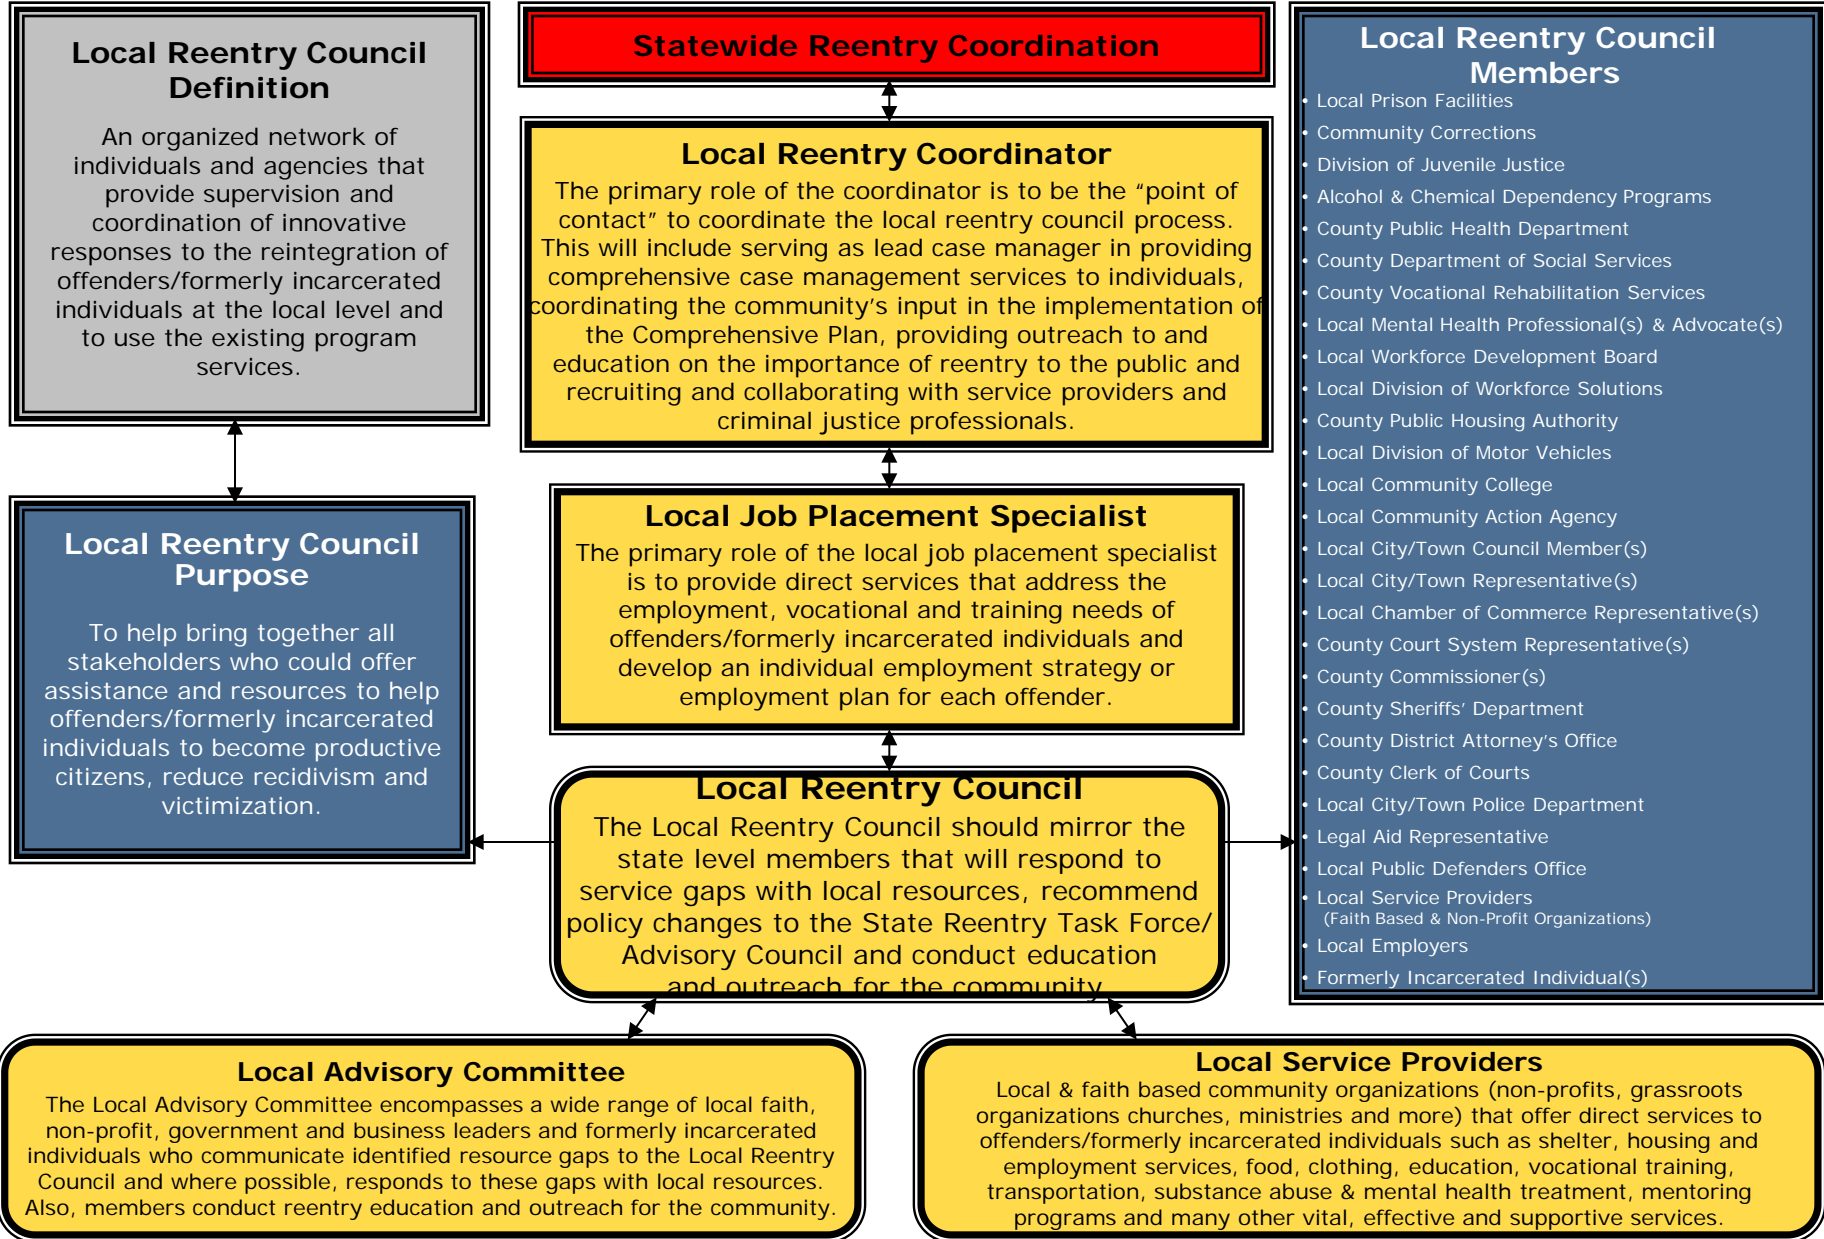

# NORTH CAROLINA LOCAL REENTRY COUNCIL STRUCTURE

# Local Governance Structure Overview

## Local Reentry Council